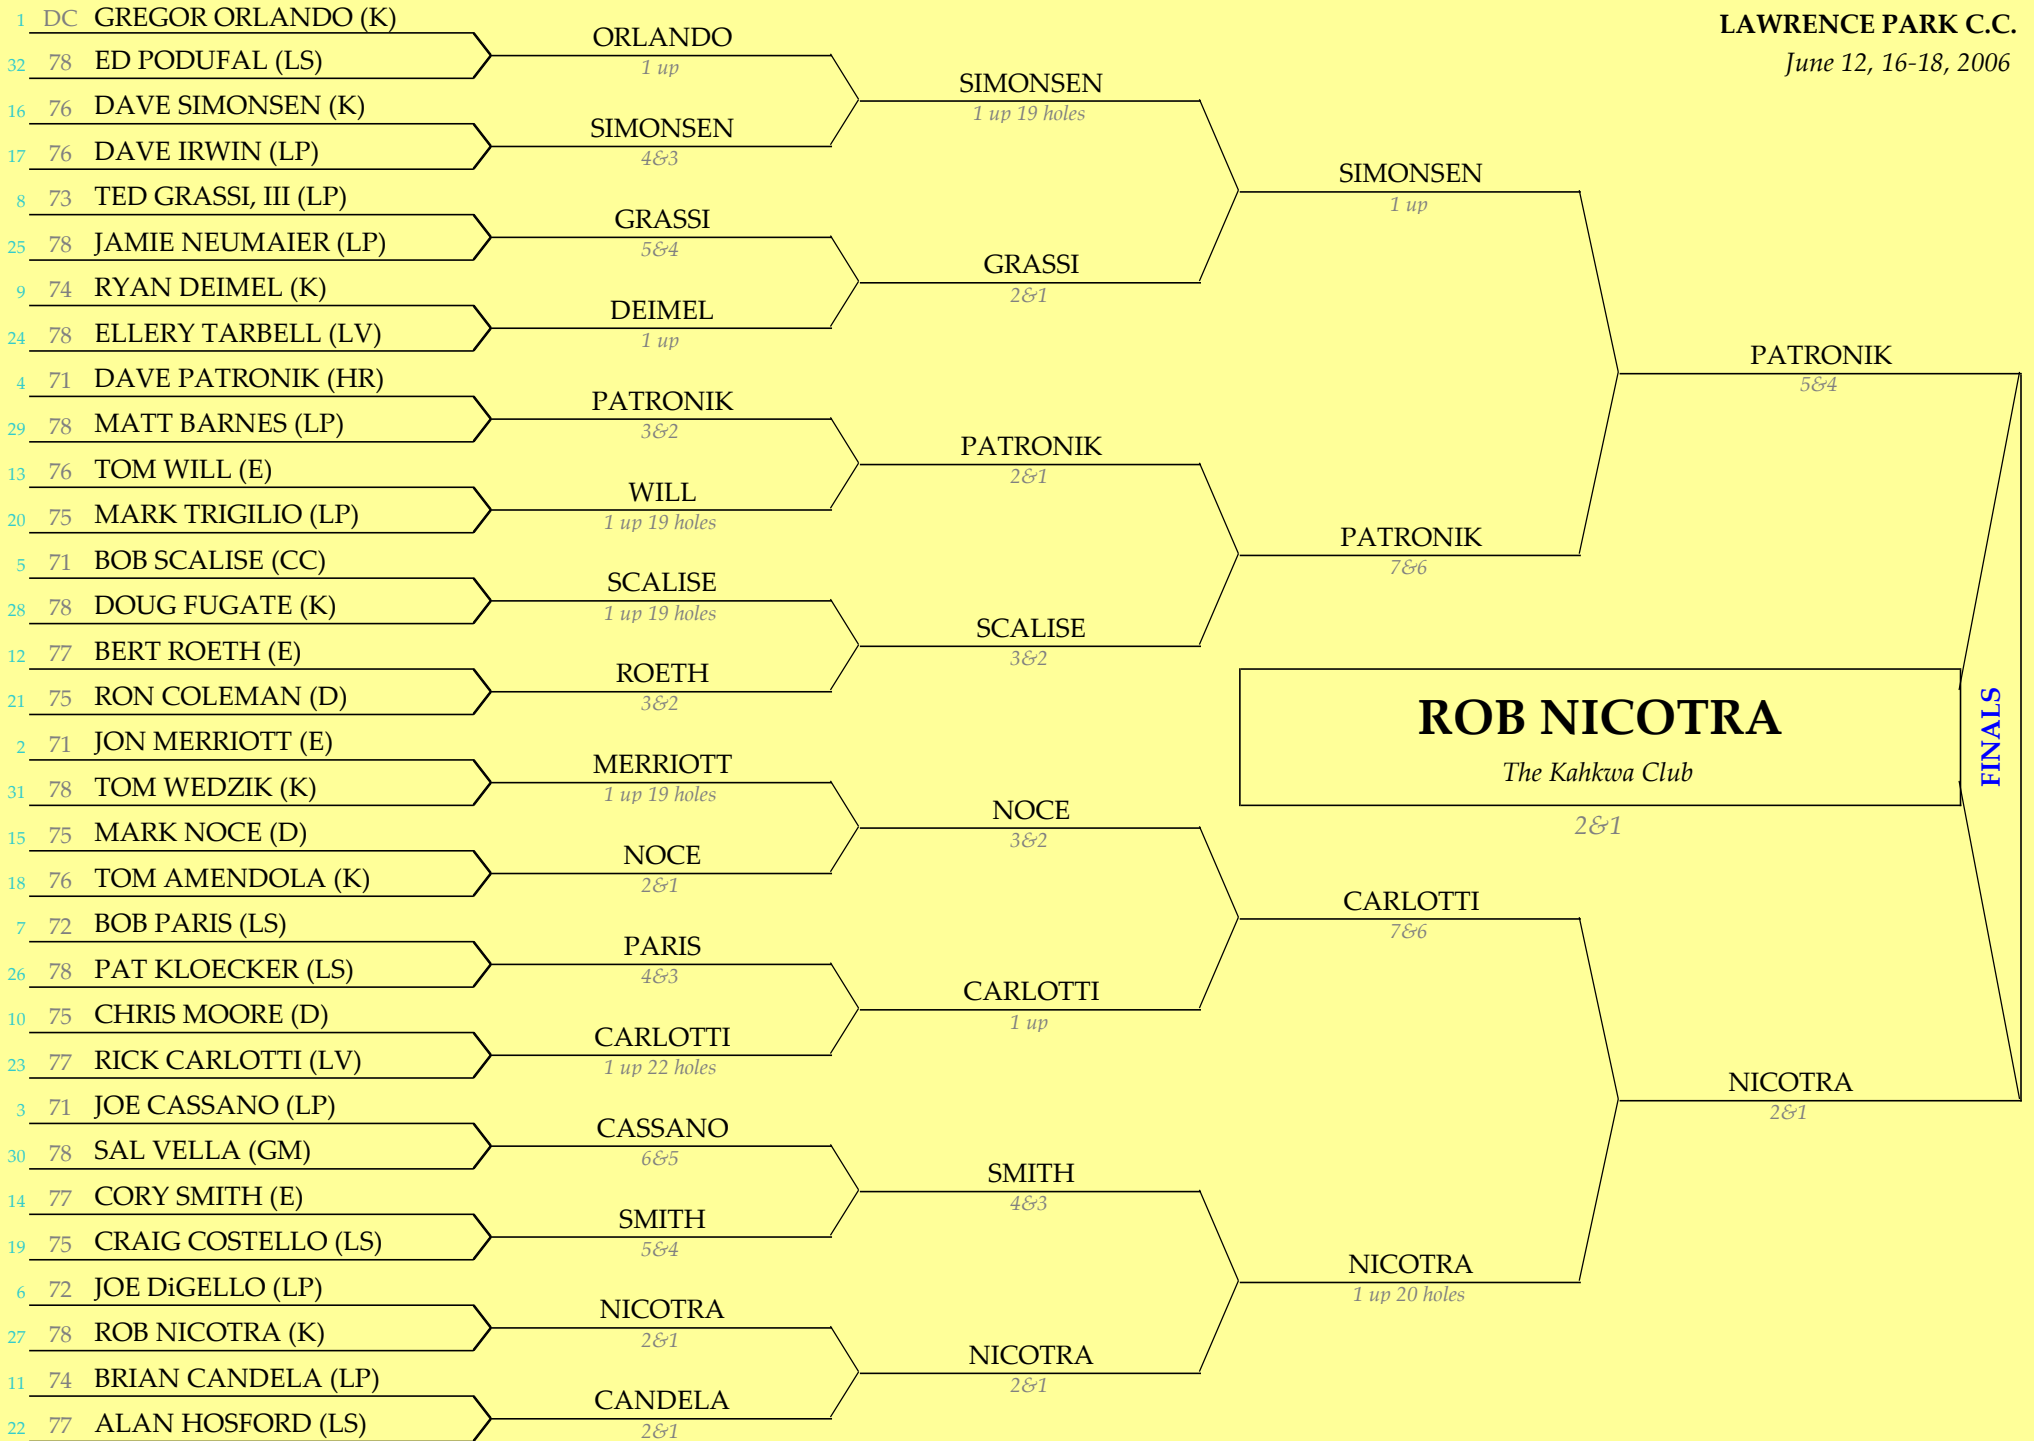

2006 EDGA MATCH PLAY CHAMPIONSHIP

LAWRENCE PARK C.C.

June 12, 16-18, 2006