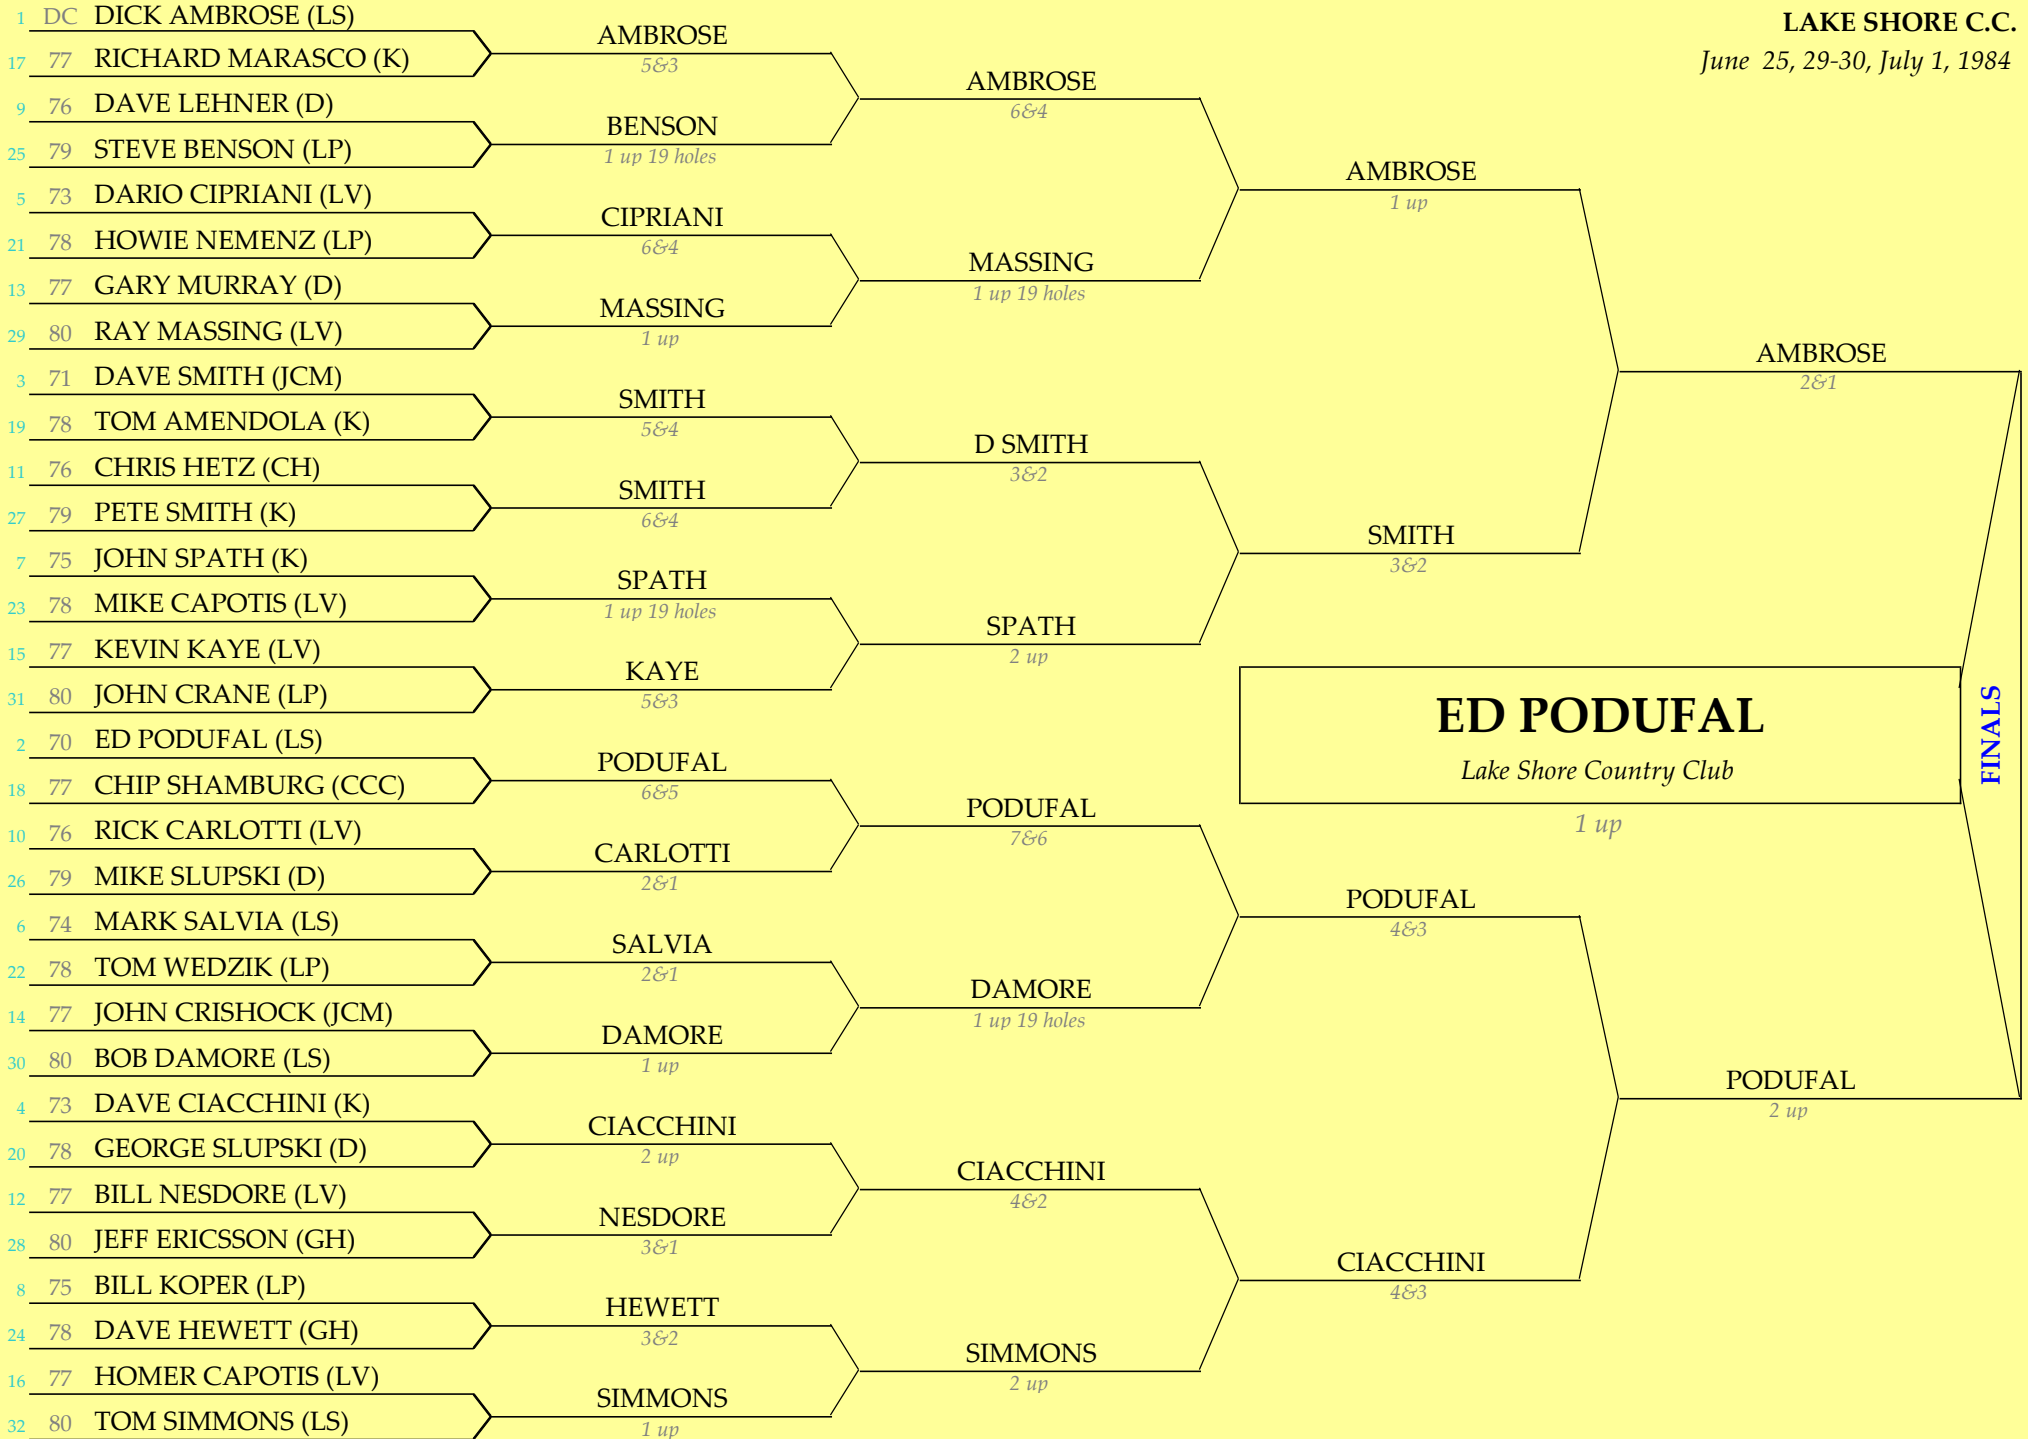

1984 EDGA MATCH PLAY CHAMPIONSHIP

LAKE SHORE C.C.

June 25, 29-30, July 1, 1984