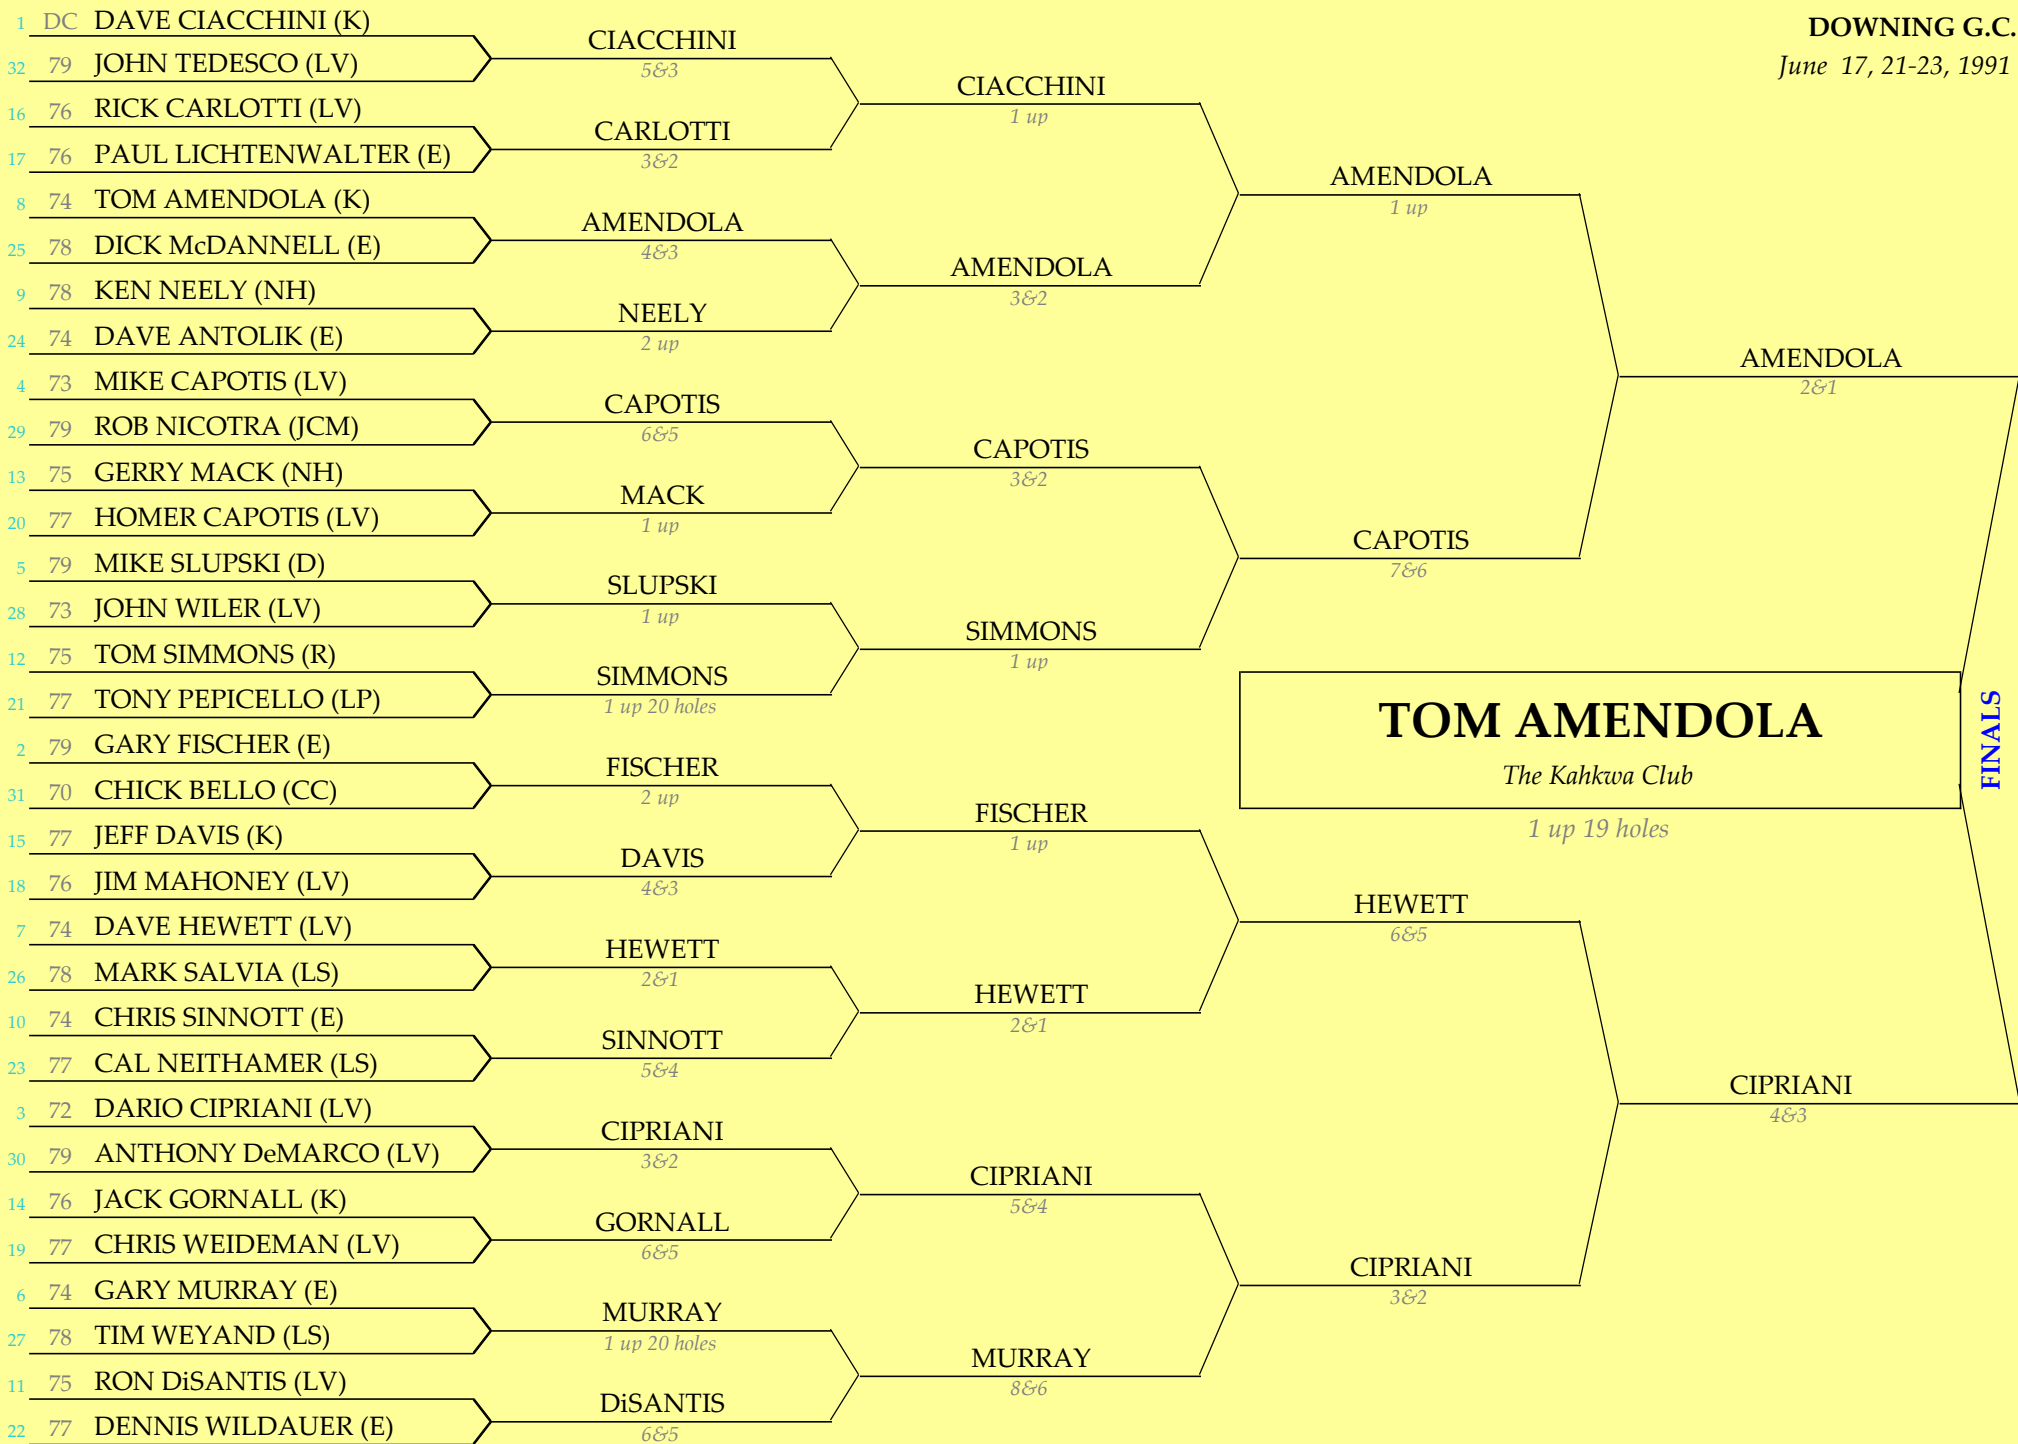

1993 EDGA MATCH PLAY CHAMPIONSHIP

THE KAHKWA CLUB
June 21, 25-27, 1993

1992 EDGA MATCH PLAY CHAMPIONSHIP

LAKE SHORE C.C.
June 15, 19-21, 1992

1991 EDGA MATCH PLAY CHAMPIONSHIP

DOWNING G.C.

June 17, 21-23, 1991