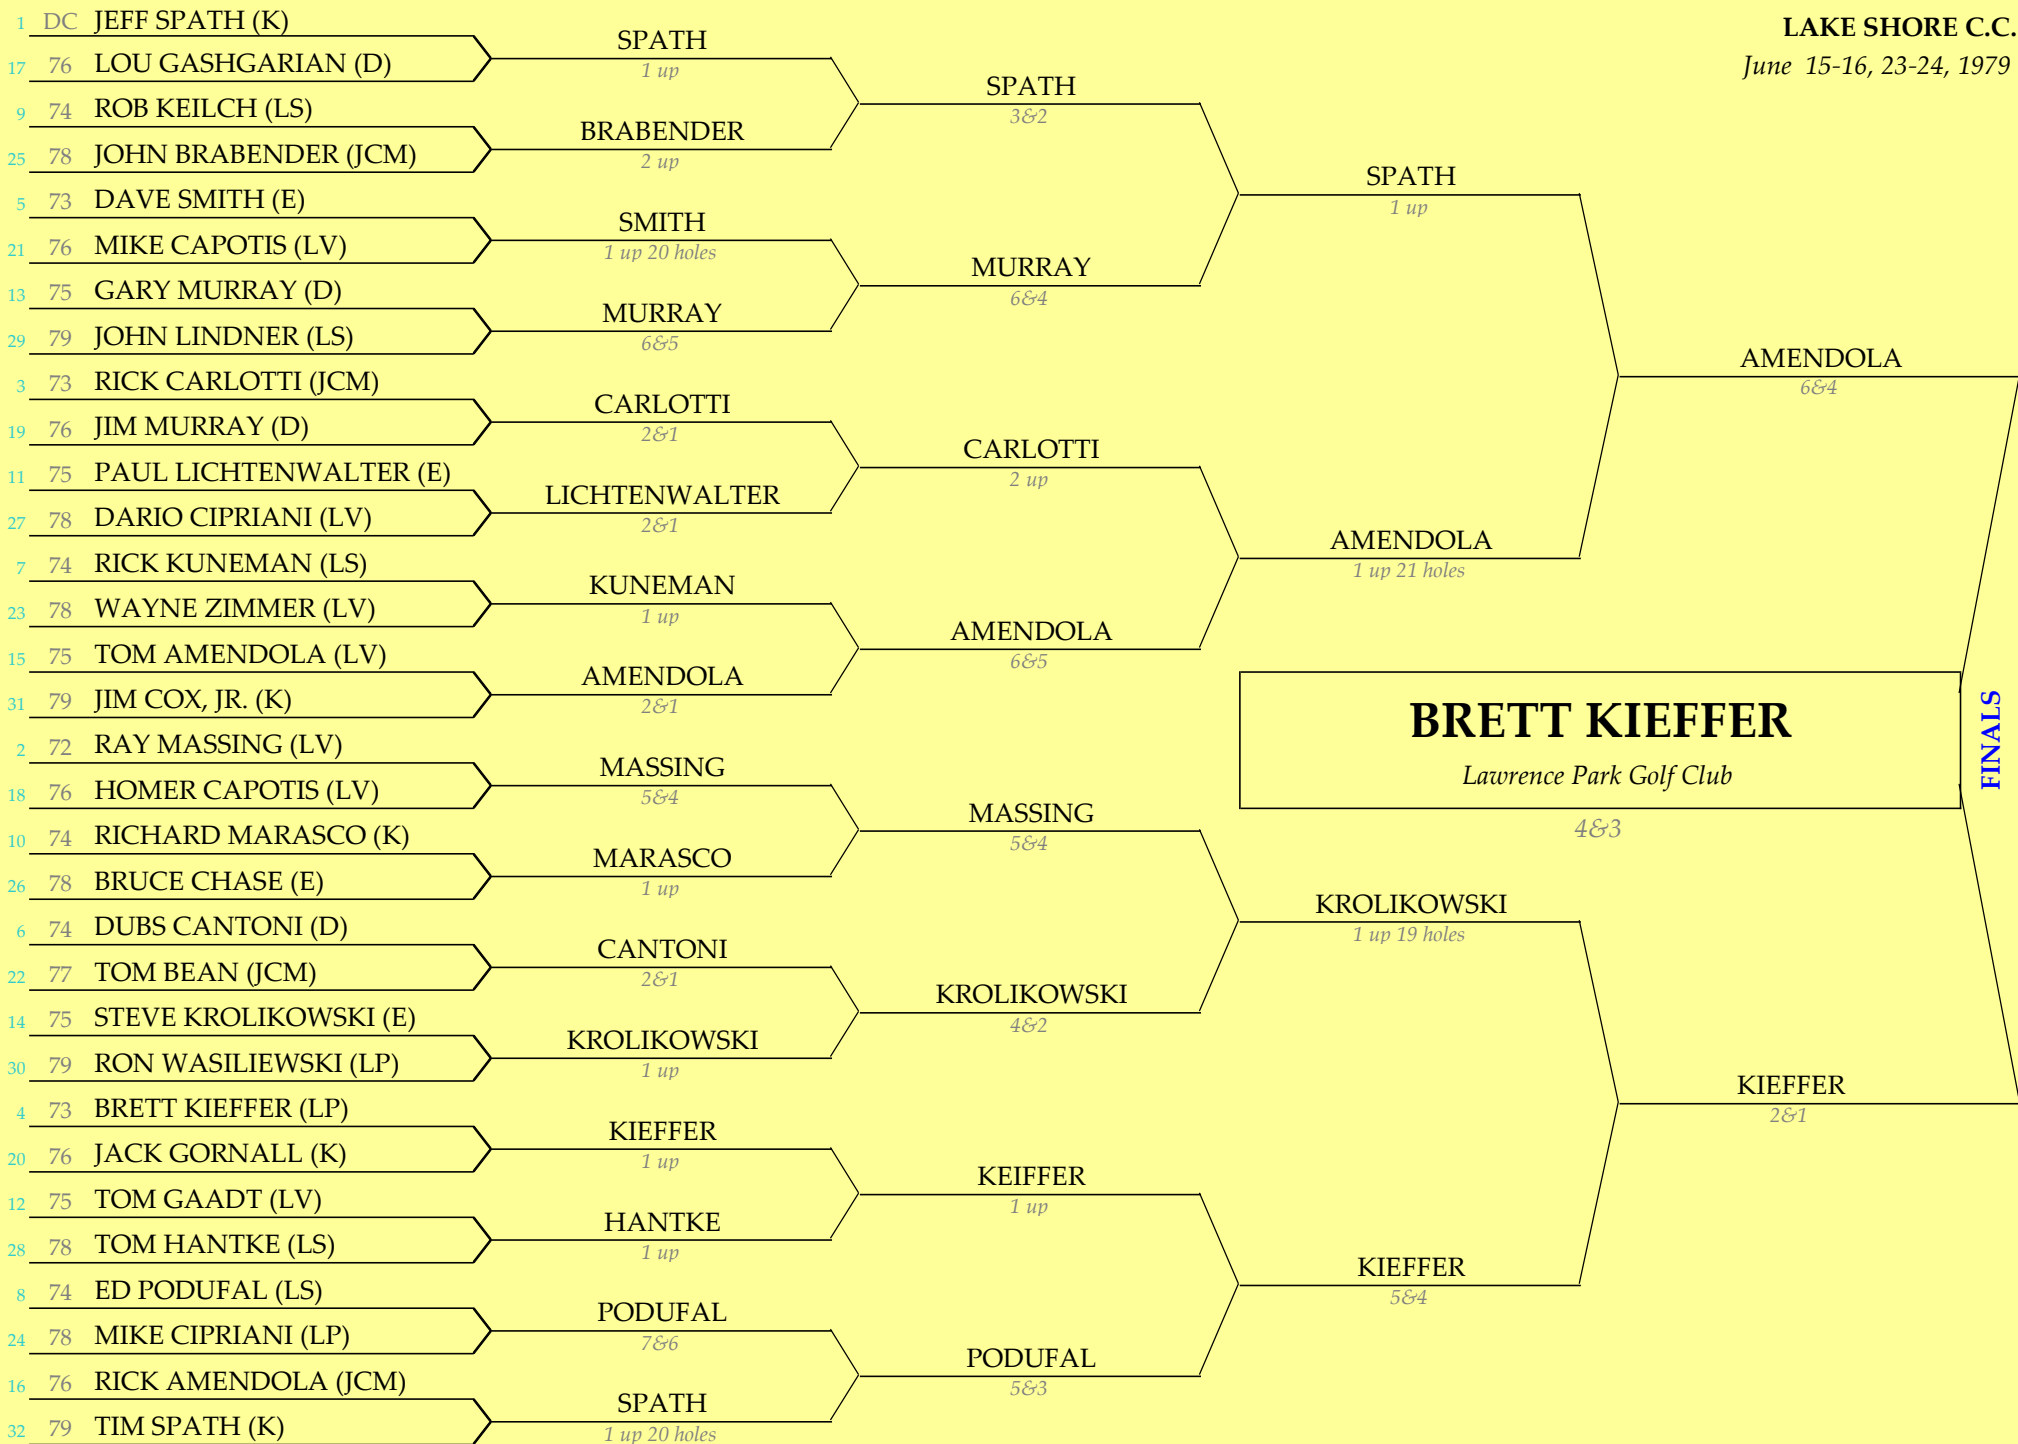

1979 EDGA MATCH PLAY CHAMPIONSHIP

LAKE SHORE C.C.

June 15-16, 23-24, 1979

1978 EDGA MATCH PLAY CHAMPIONSHIP

THE KAHKWA CLUB
June 16-17, 24-25, 1978

1977 EDGA MATCH PLAY CHAMPIONSHIP

DOWNING G.C.

June 17-18, 25-26, 1977