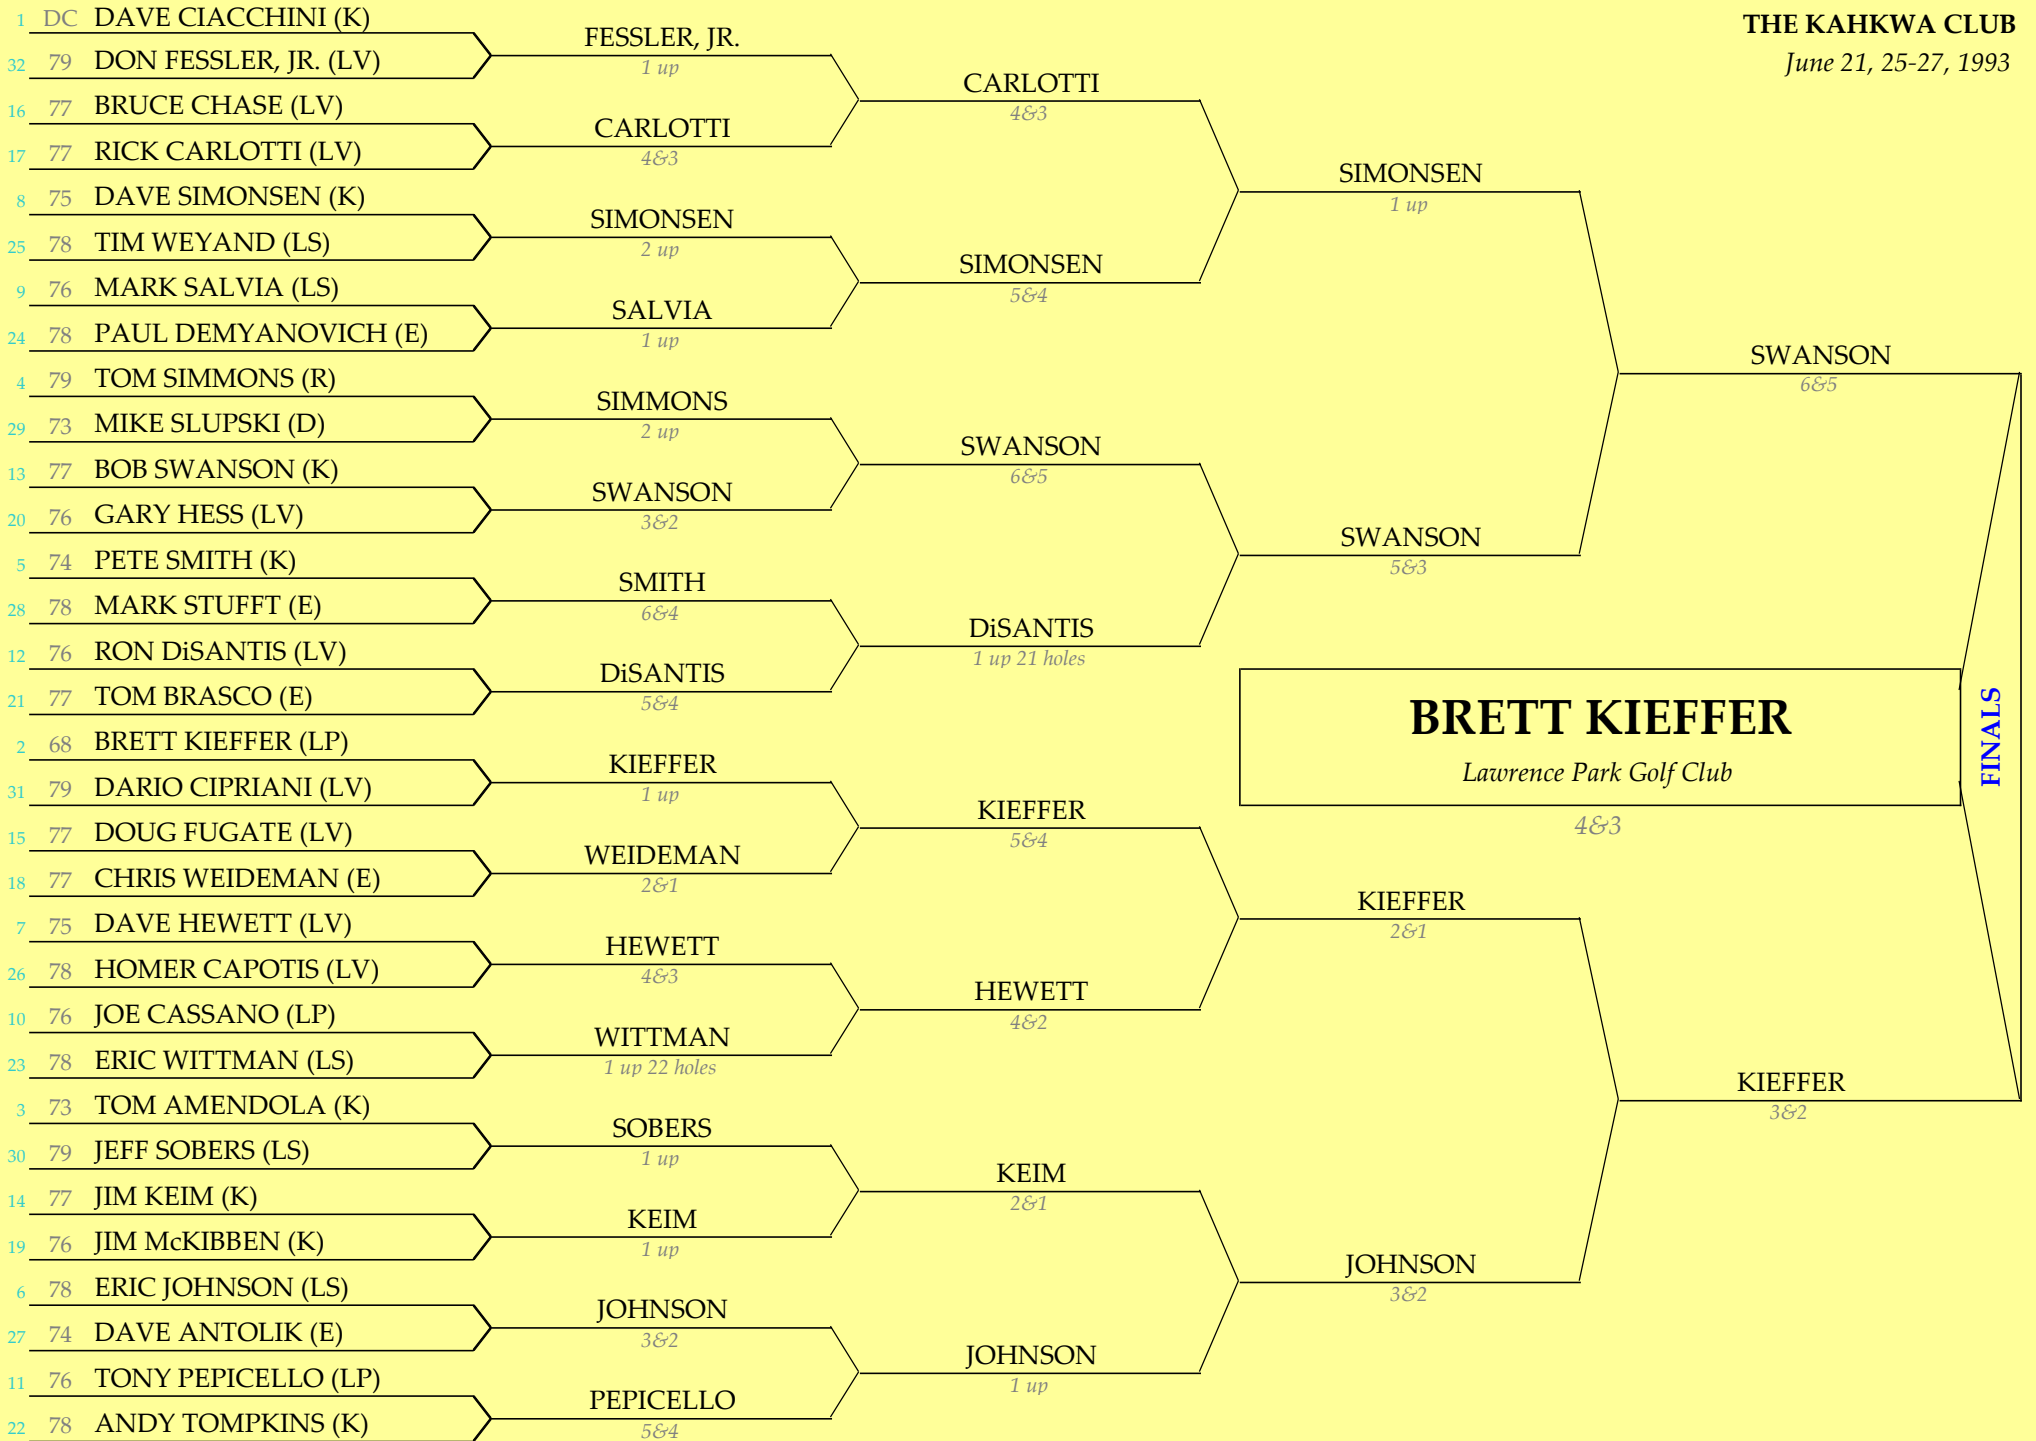

1993 EDGA MATCH PLAY CHAMPIONSHIP

THE KAHKWA CLUB
June 21, 25-27, 1993