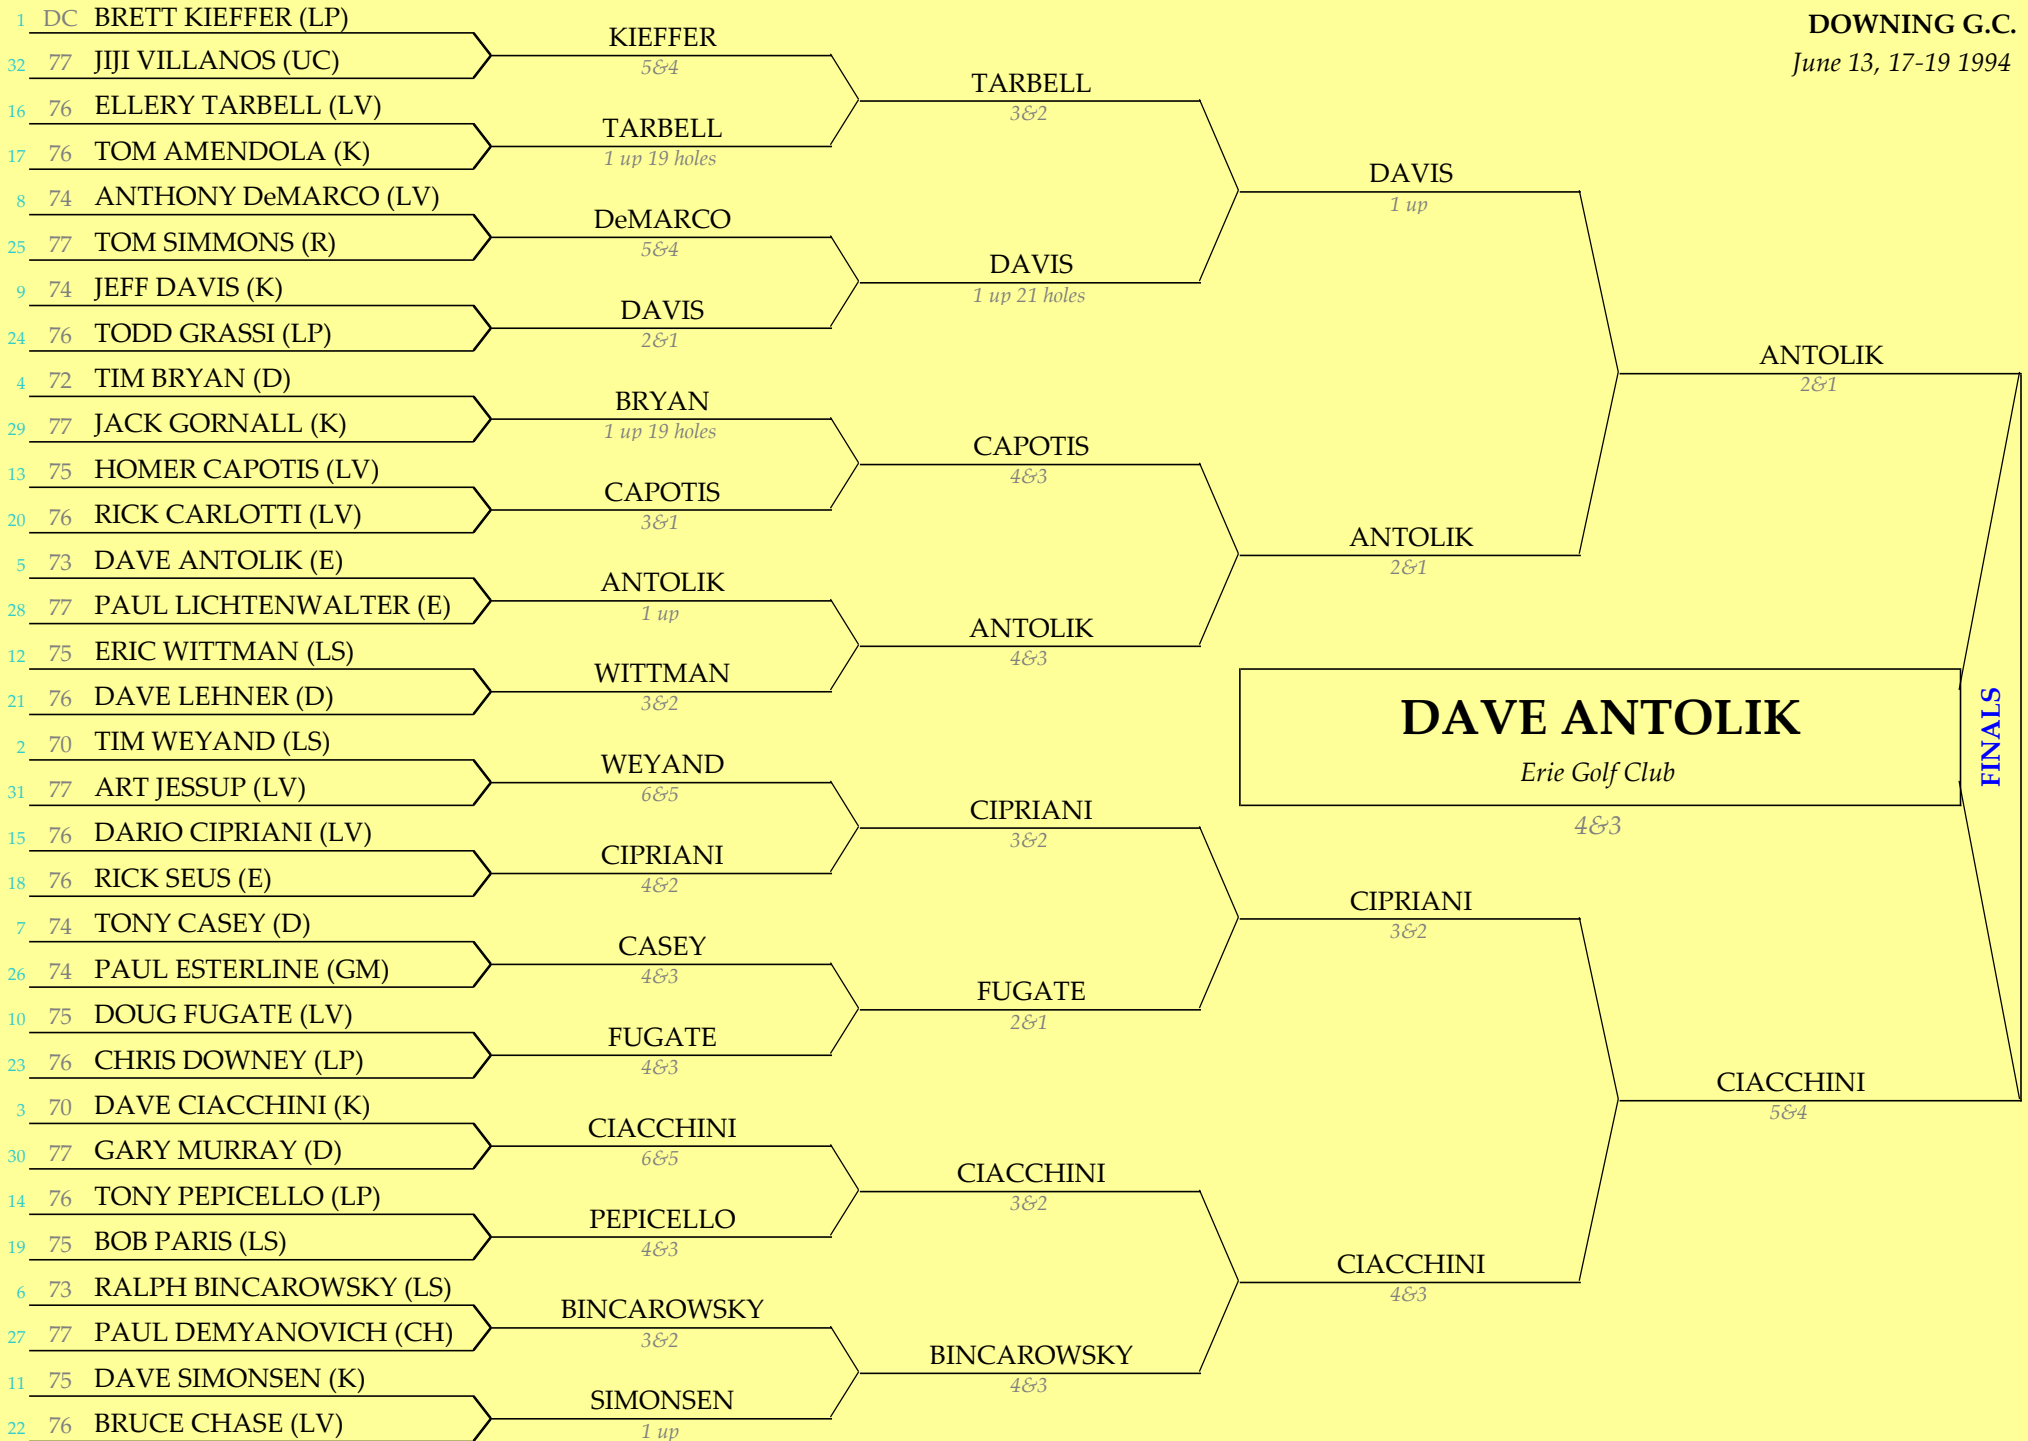

1996 EDGA MATCH PLAY CHAMPIONSHIP

LAWRENCE PARK G.C.

June 24, 28-30, 1996

1995 EDGA MATCH PLAY CHAMPIONSHIP

LAKE VIEW C.C.
June 19, 23-25, 1995

1994 EDGA MATCH PLAY CHAMPIONSHIP

DOWNING G.C.
June 13, 17-19 1994