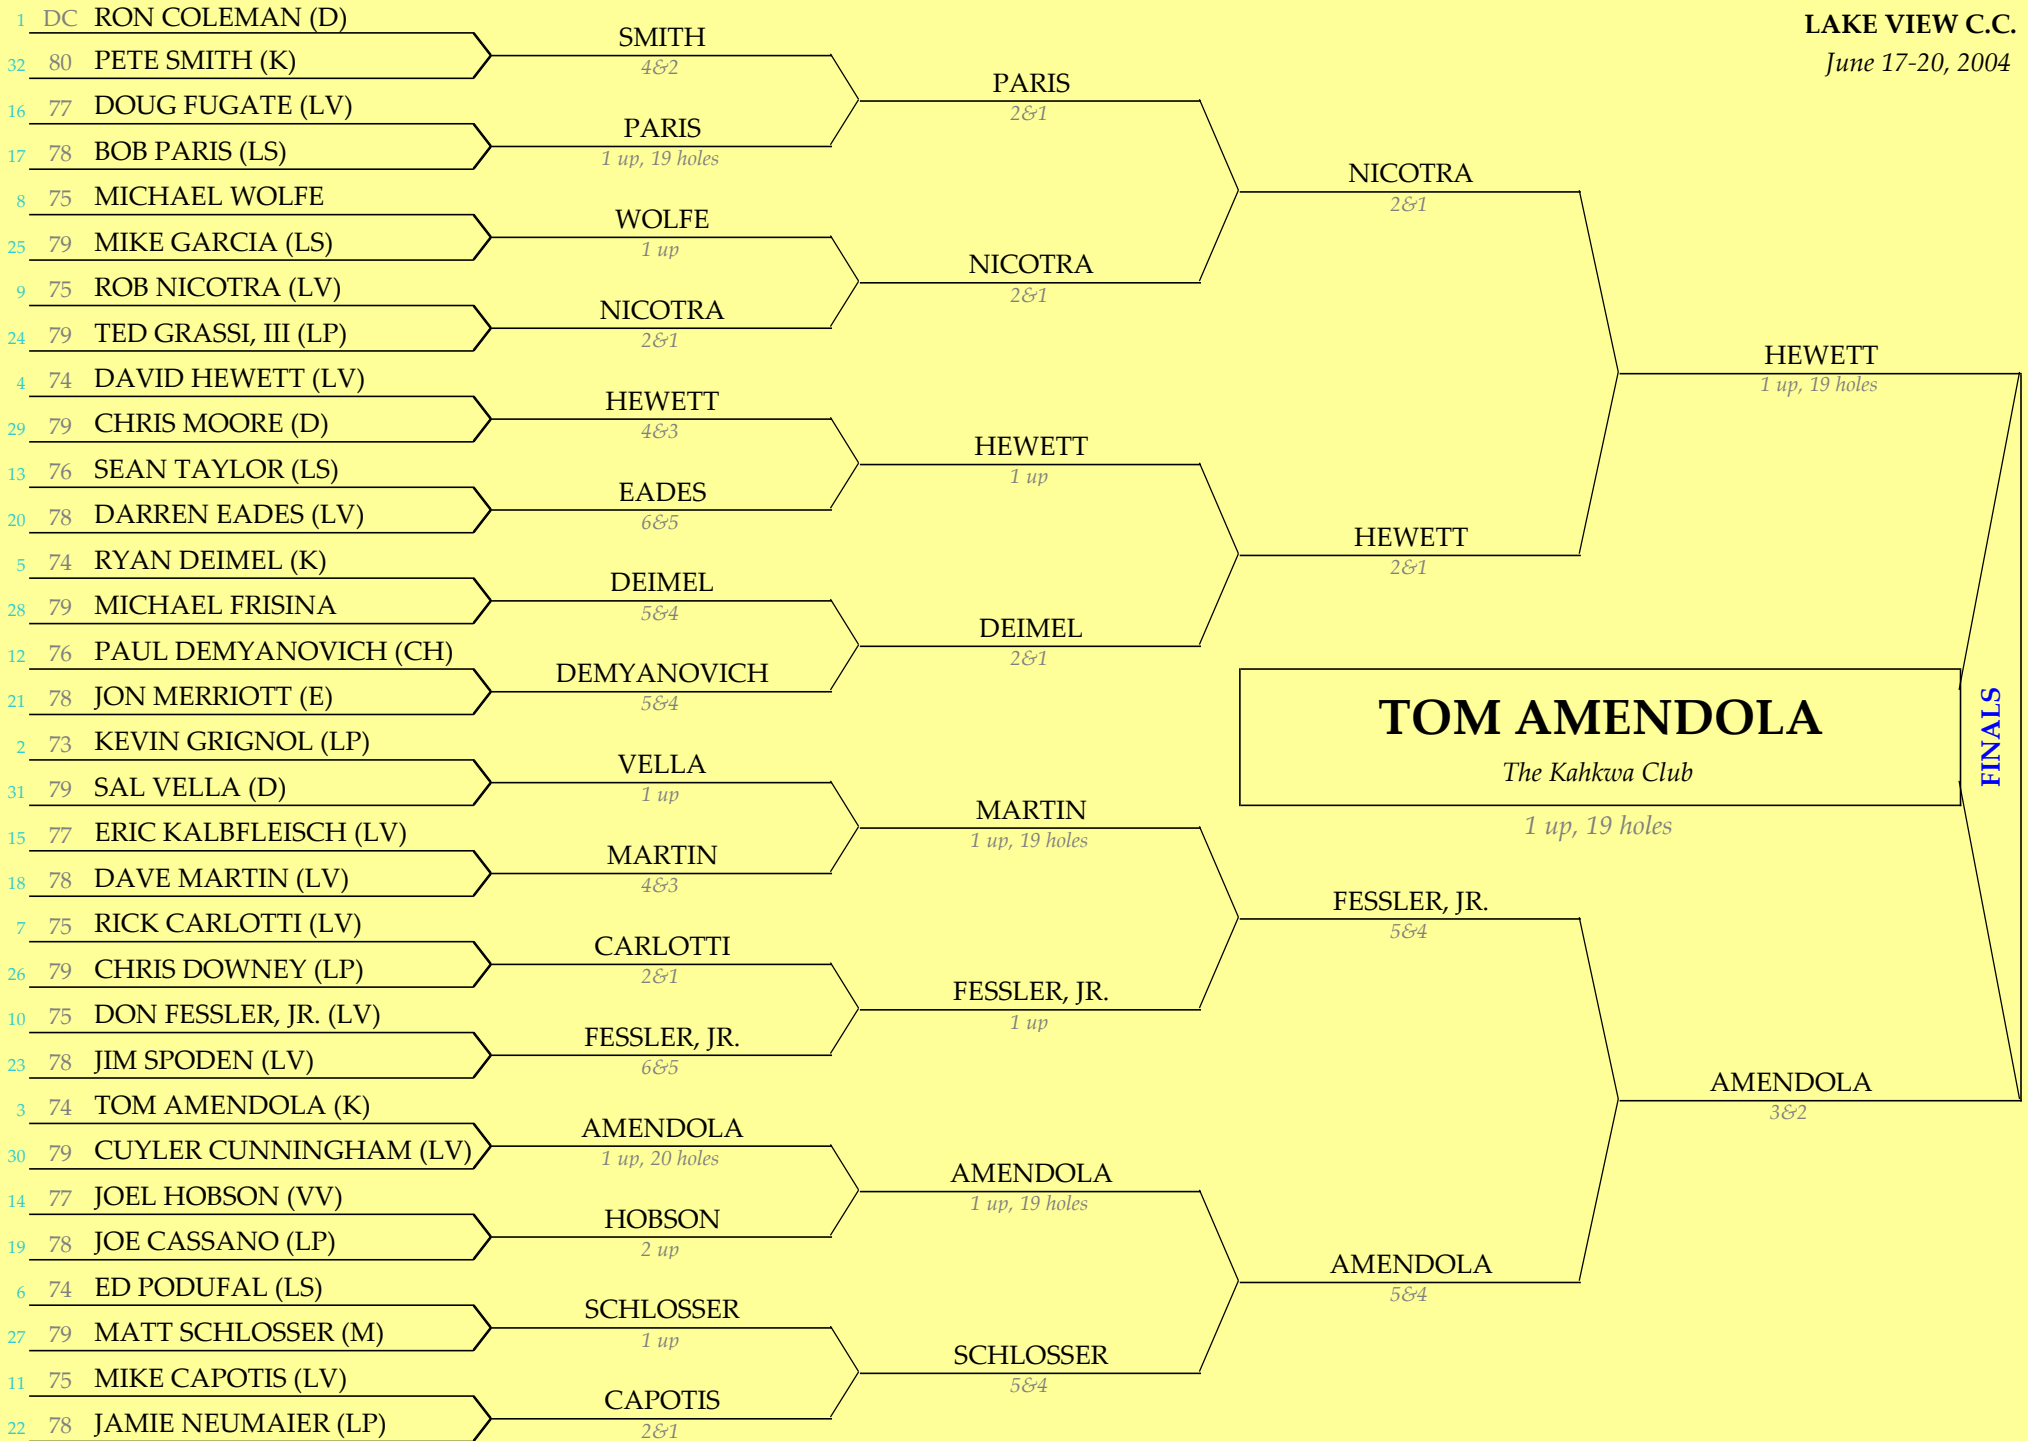

THE KAHKWA CLUB

June 20, 24-16, 2005

2004 EDGA MATCH PLAY CHAMPIONSHIP

LAKE VIEW C.C.

June 17-20, 2004

2003 EDGA MATCH PLAY CHAMPIONSHIP

DOWNING G.C.

June 9, 13-15, 2003