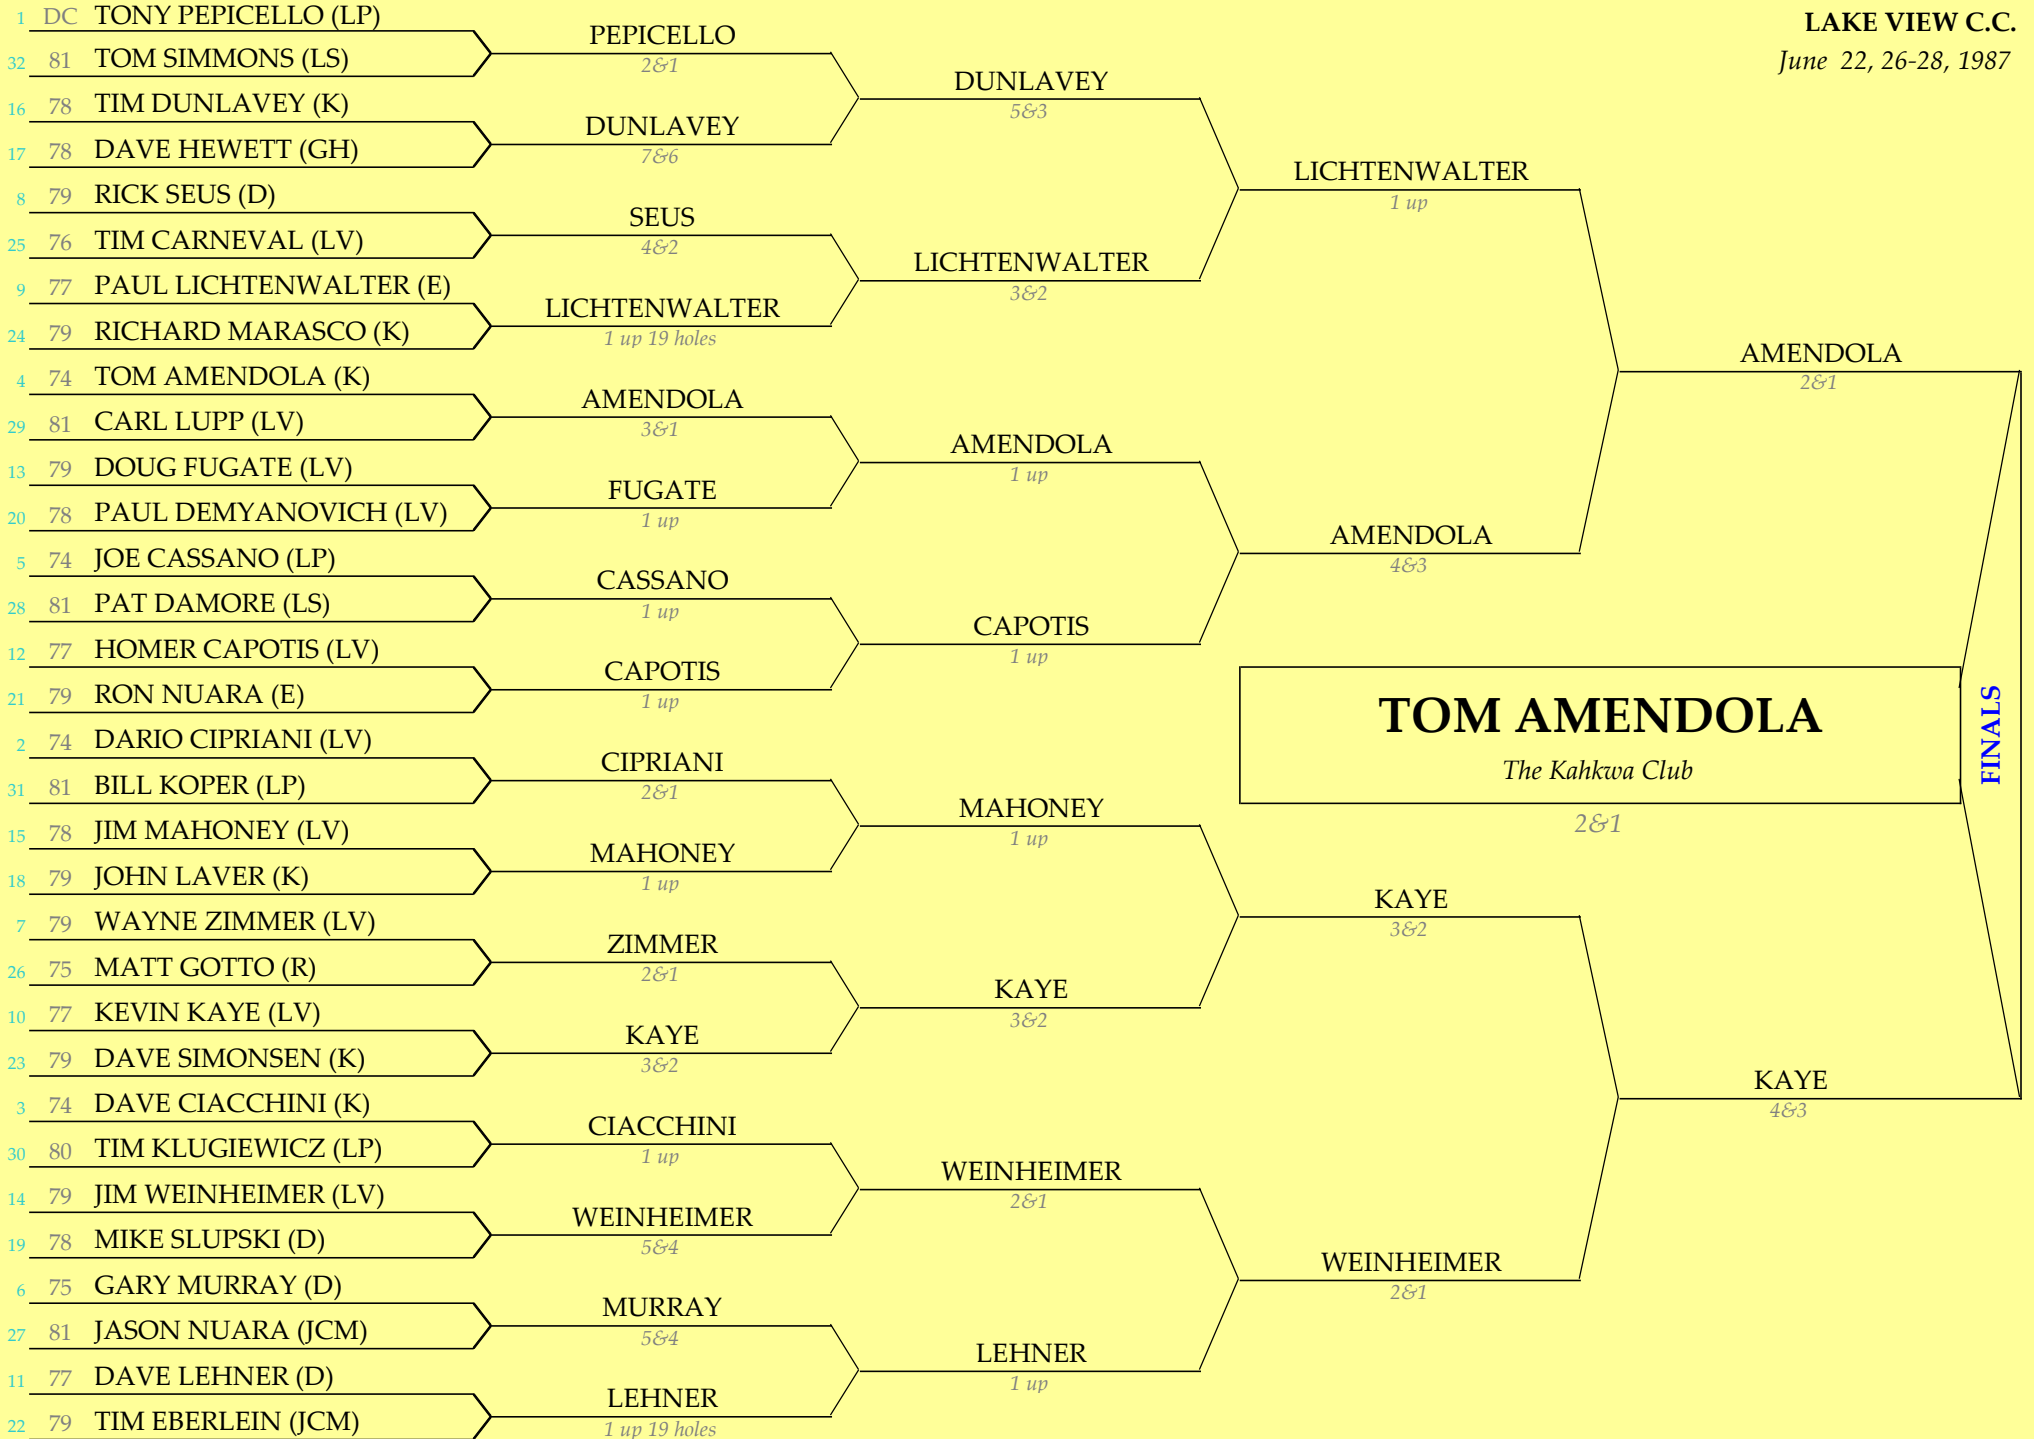

1987 EDGA MATCH PLAY CHAMPIONSHIP

LAKE VIEW C.C.
June 22, 26-28, 1987