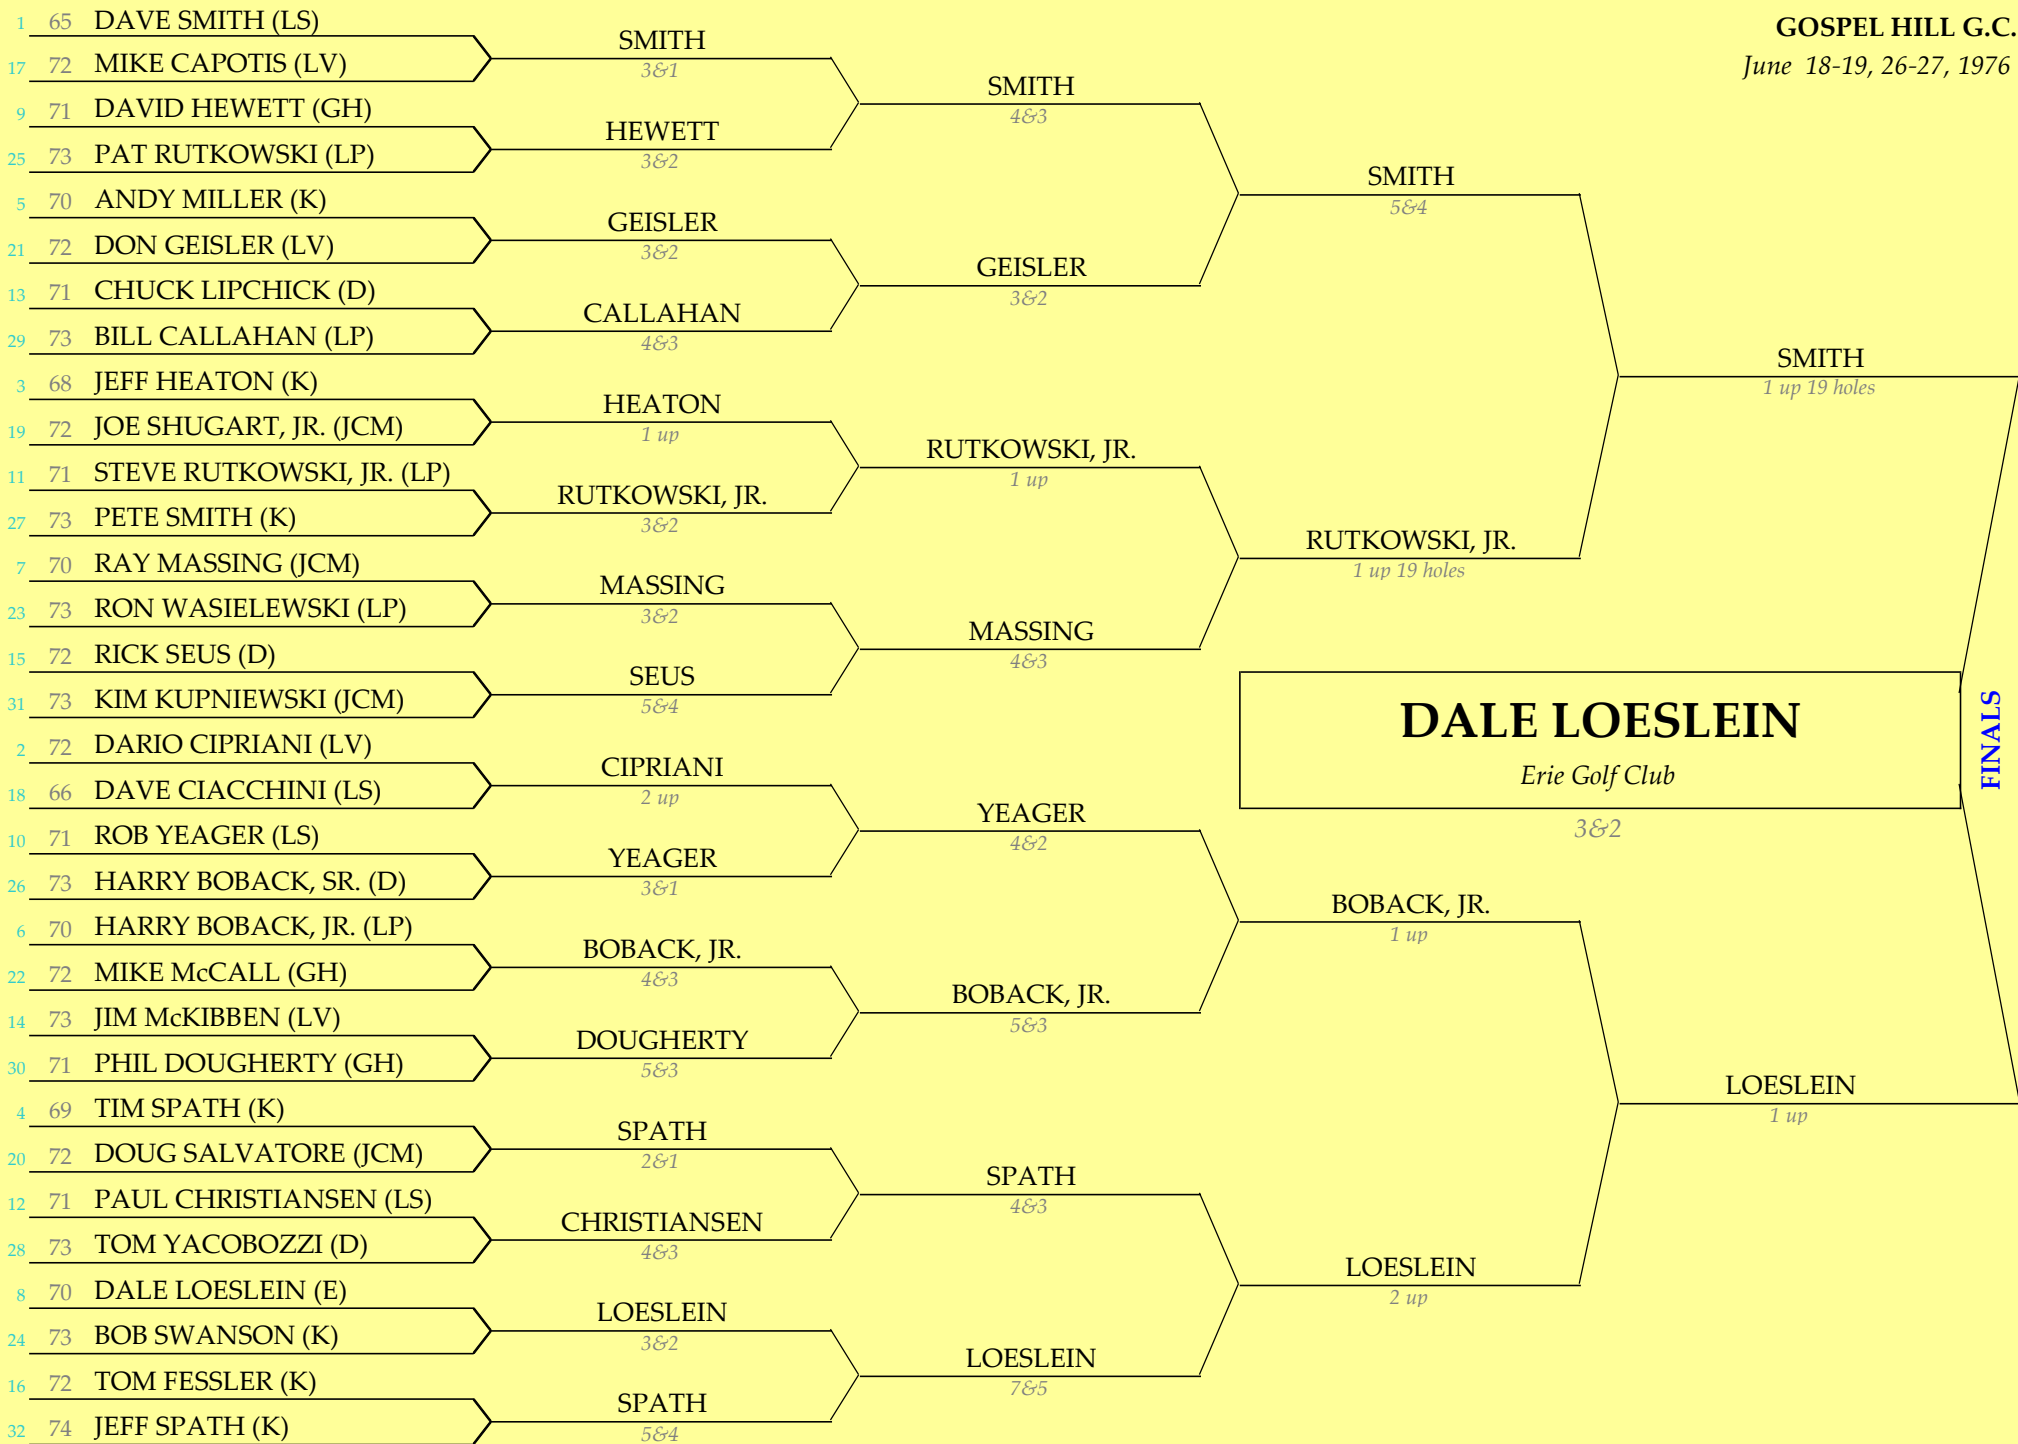

1976 EDGA MATCH PLAY CHAMPIONSHIP

GOSPEL HILL G.C.
June 18-19, 26-27, 1976