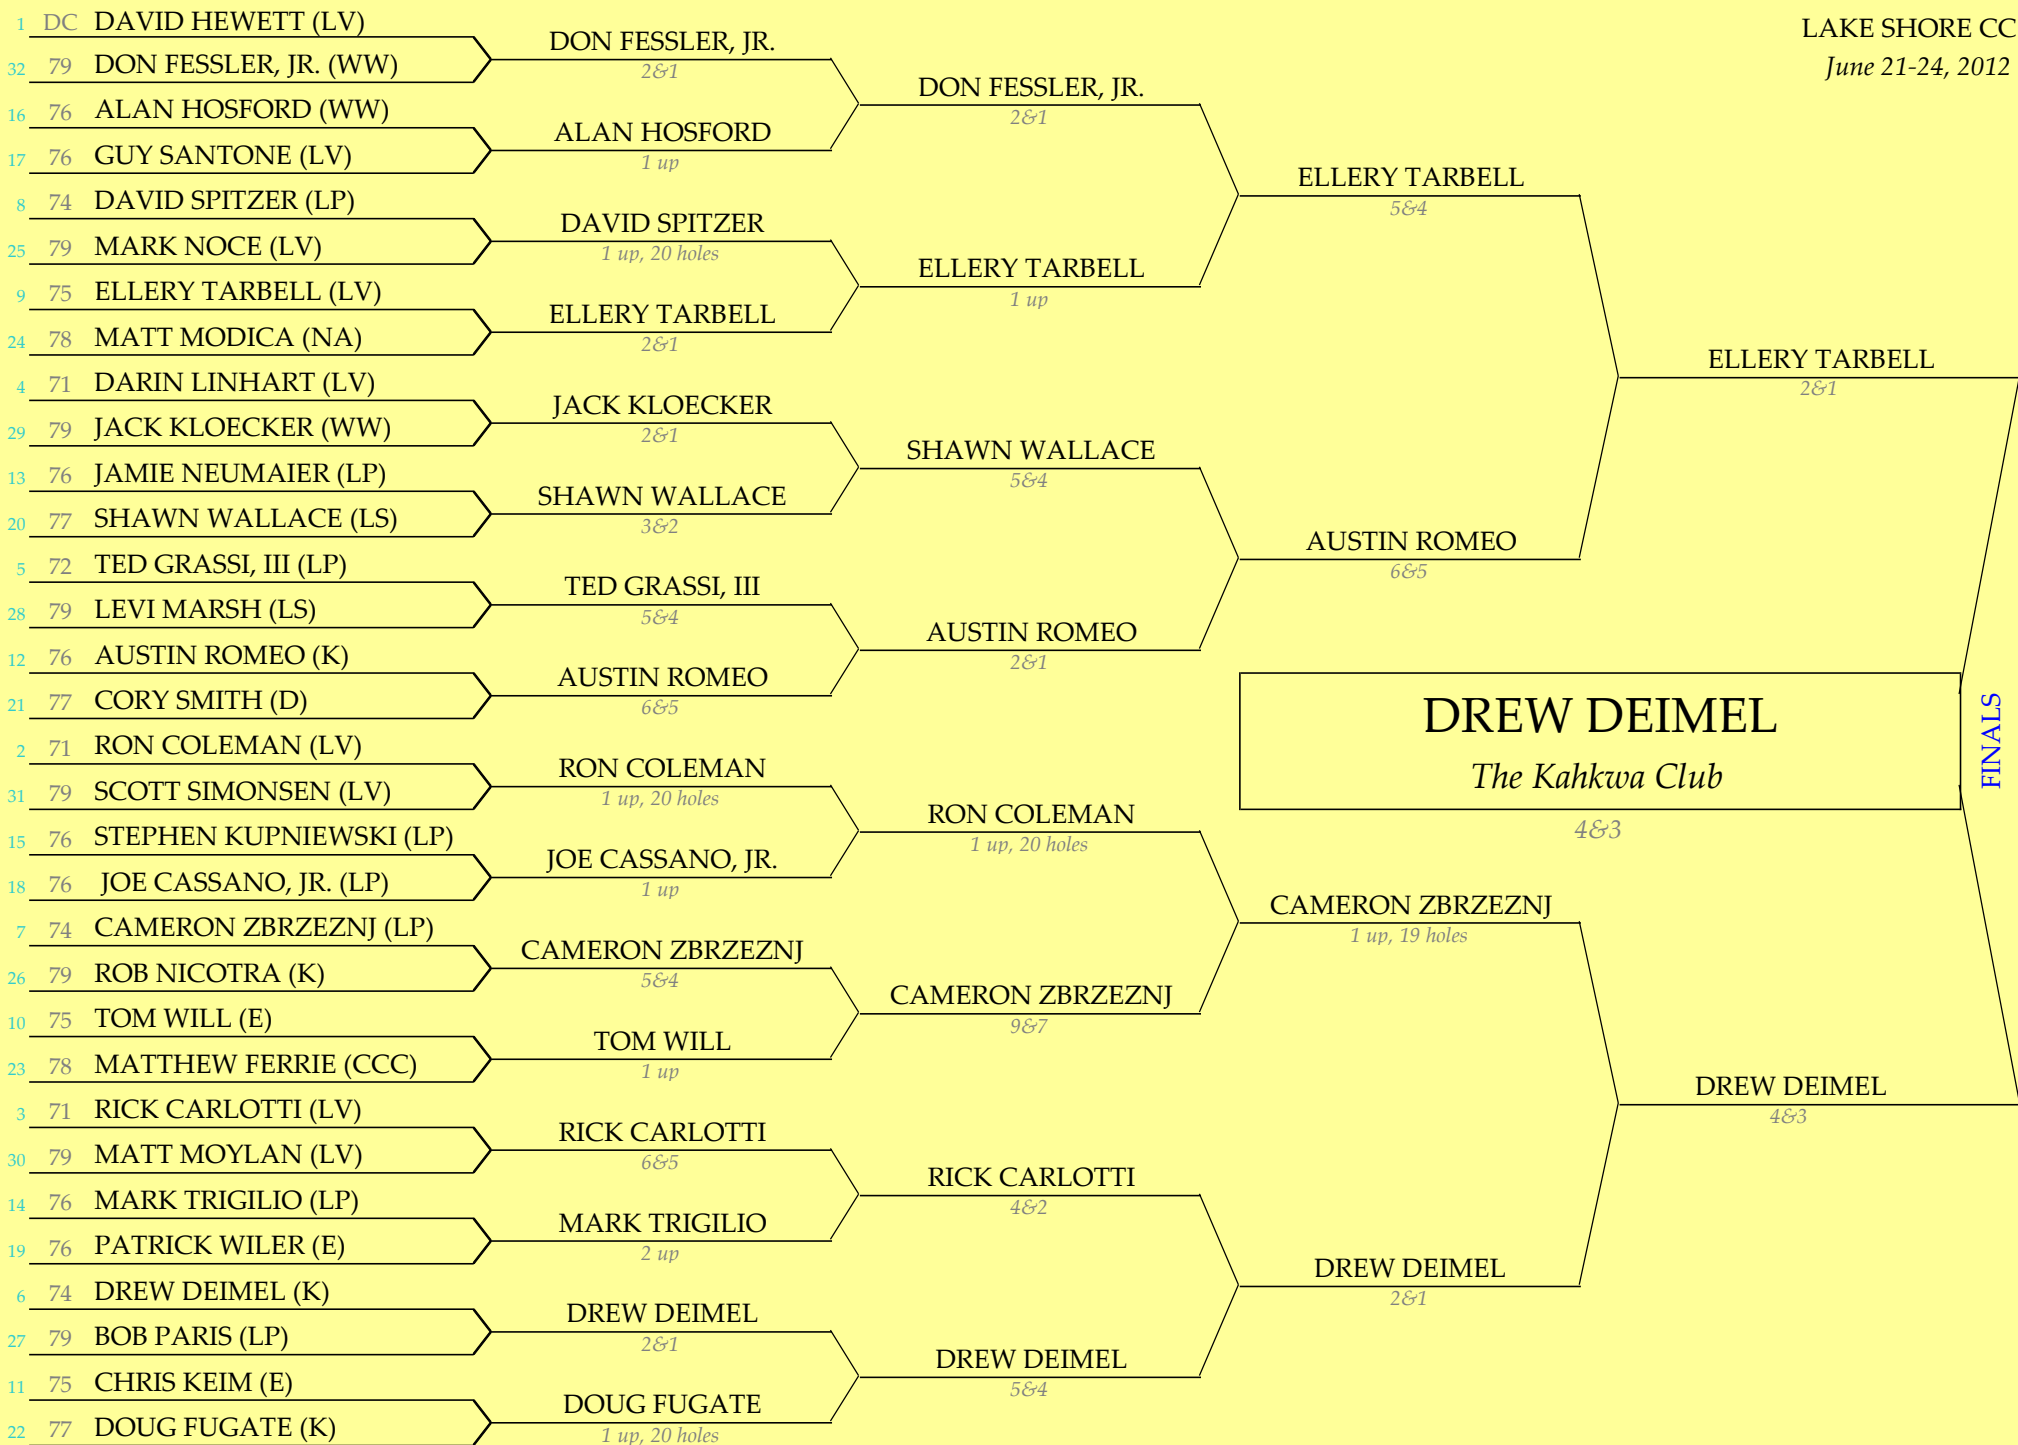

2012 EDGA MATCH PLAY CHAMPIONSHIP

LAKE SHORE CC

June 21-24, 2012