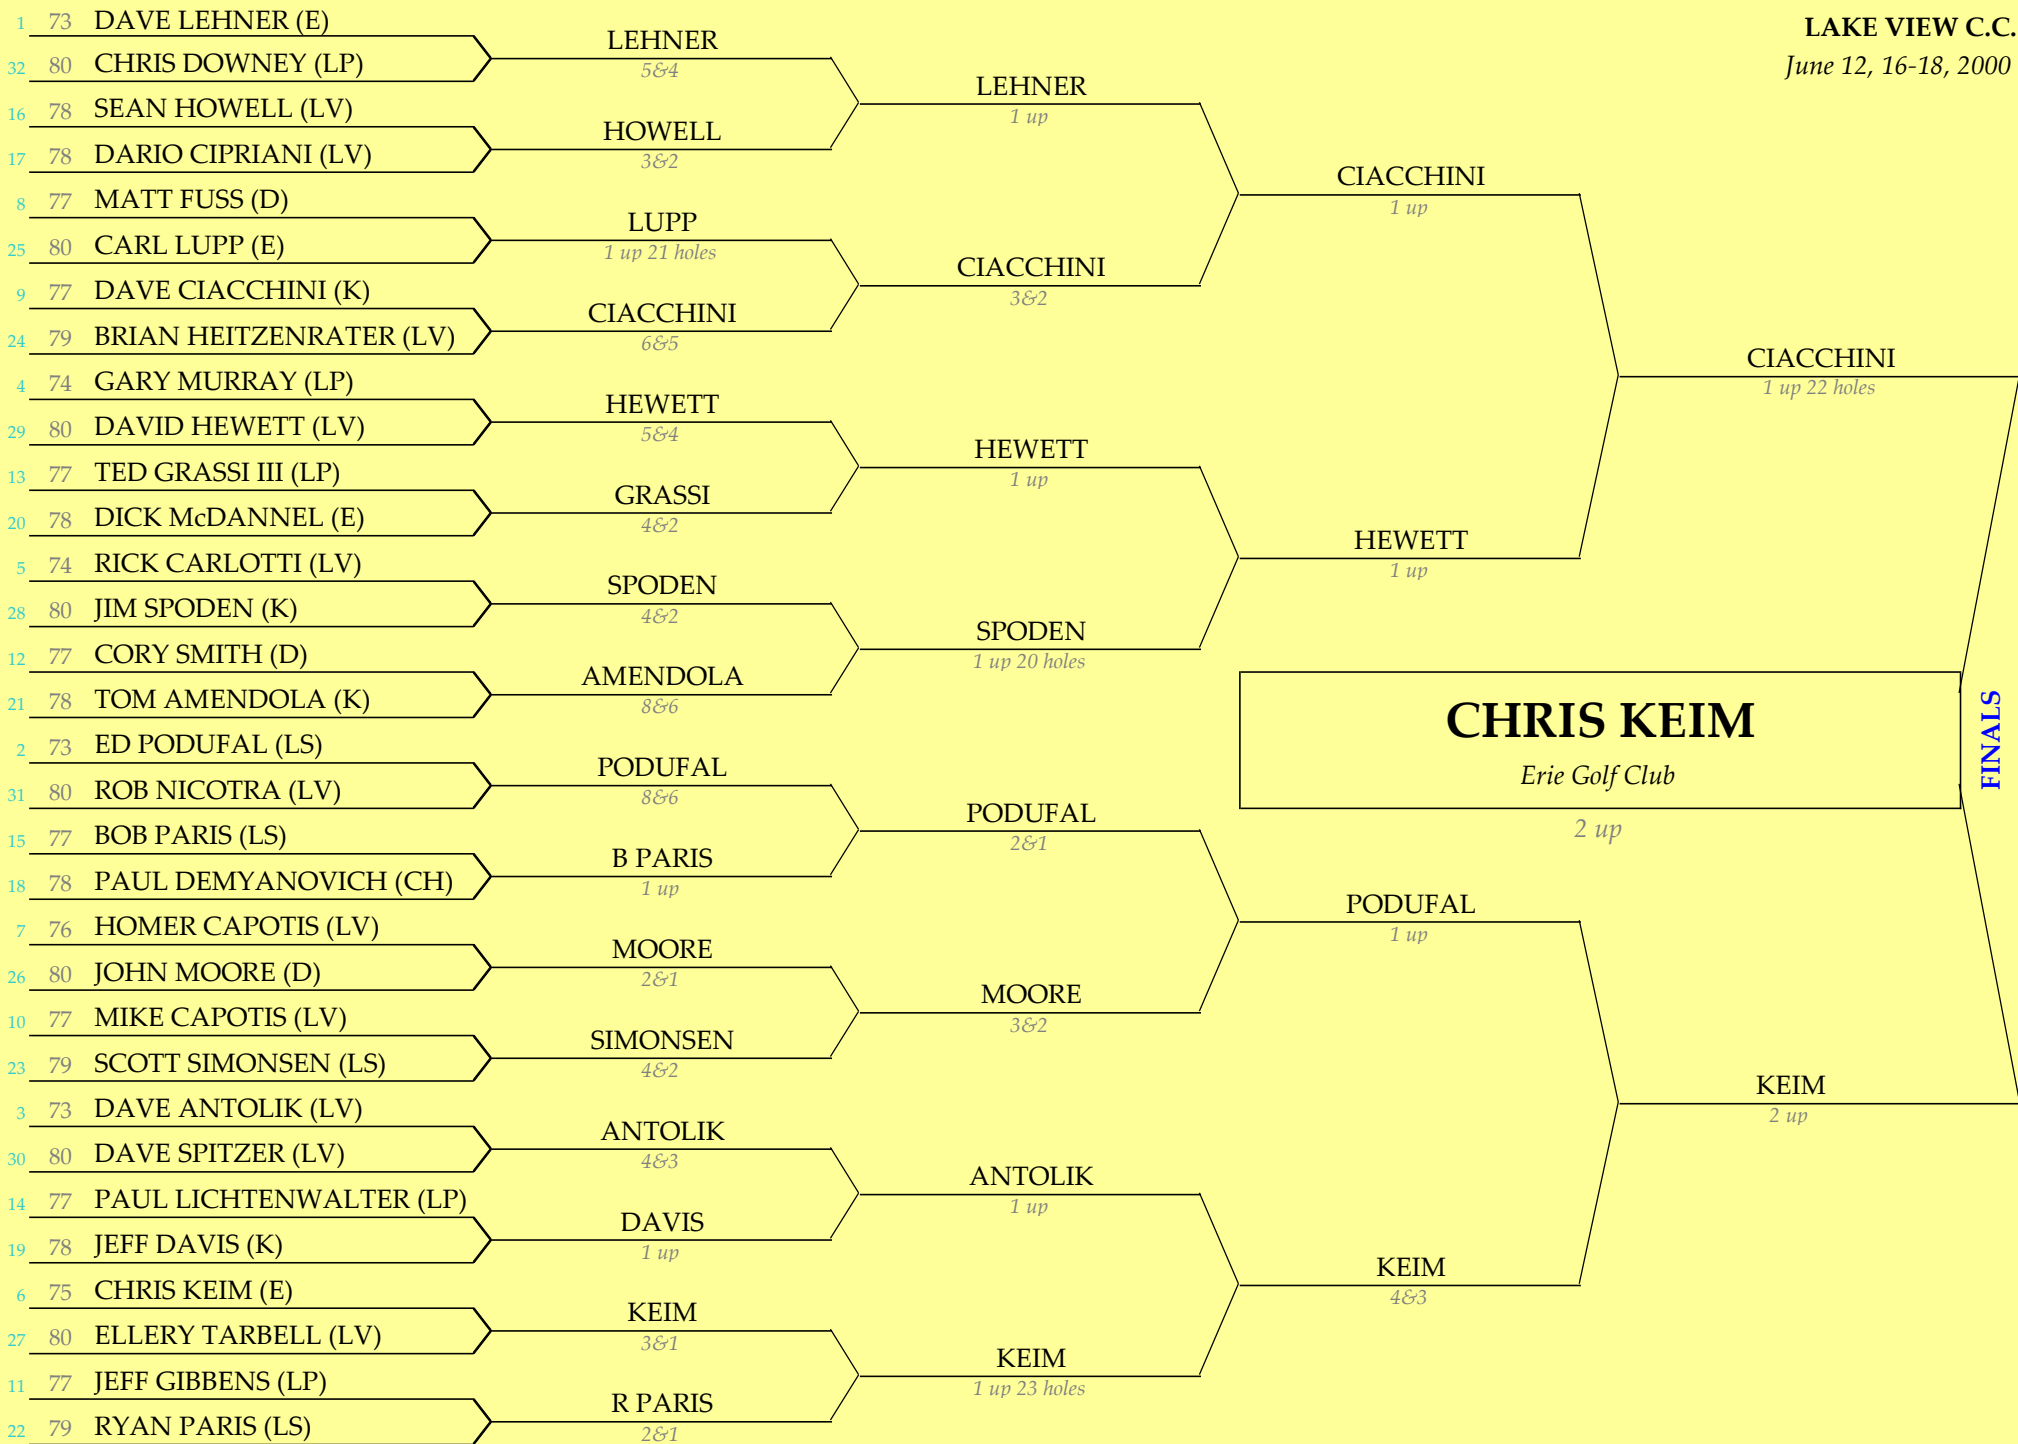

2002 EDGA MATCH PLAY CHAMPIONSHIP

LAKE SHORE C.C.
June 17, 21-23, 2002

2001 EDGA MATCH PLAY CHAMPIONSHIP

LAWRENCE PARK G.C.

June 11, 15-17, 2001

2000 EDGA MATCH PLAY CHAMPIONSHIP

LAKE VIEW C.C.
June 12, 16-18, 2000