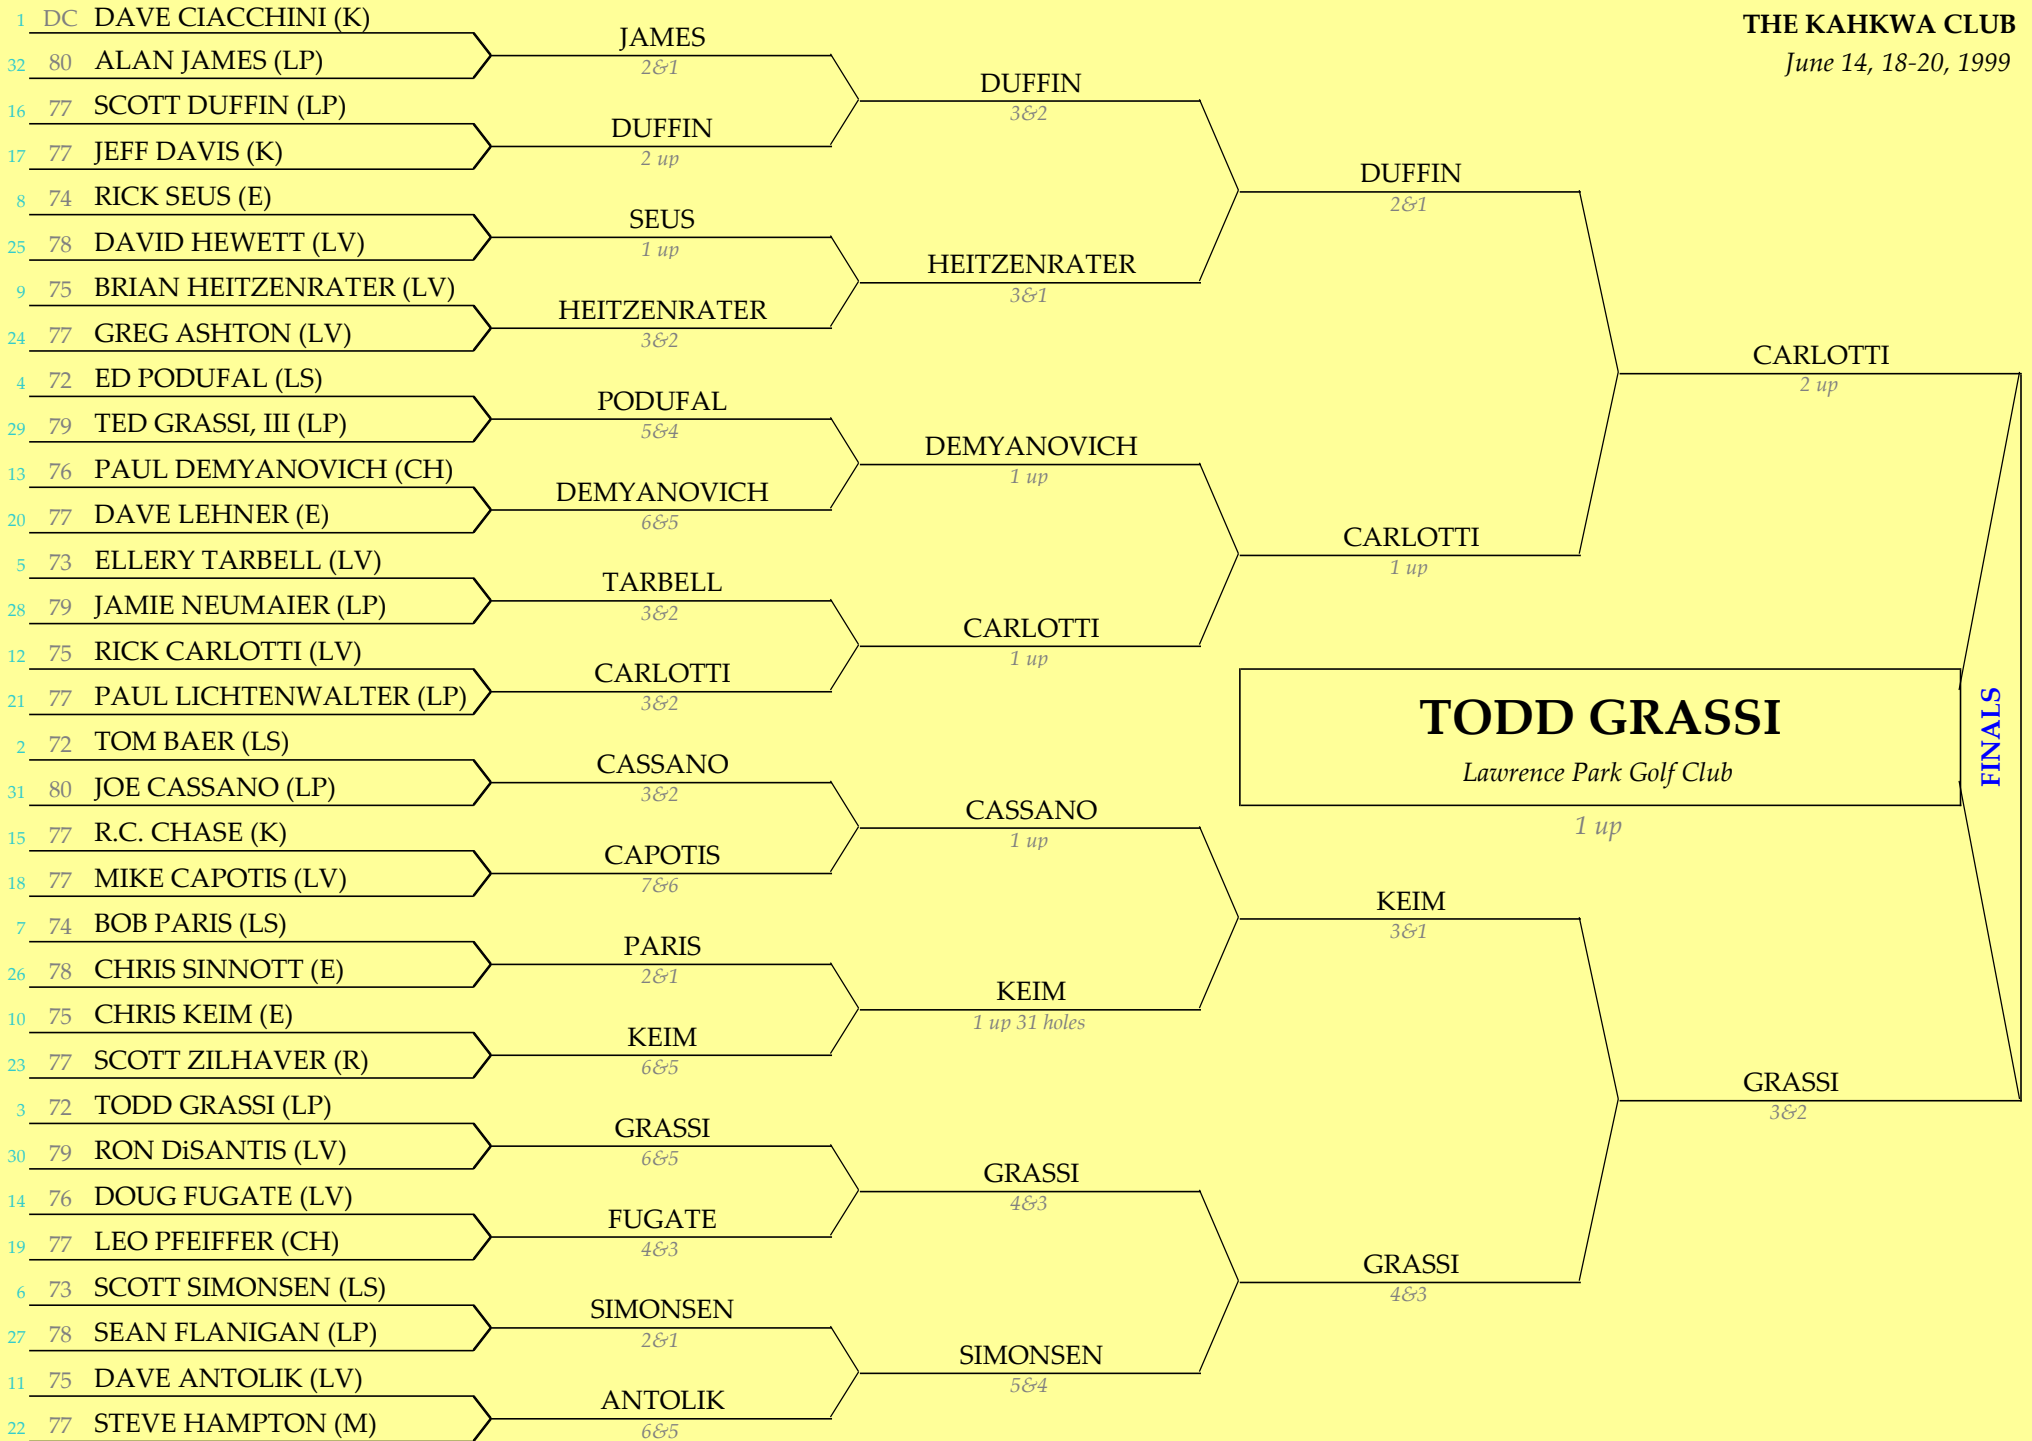

1999 EDGA MATCH PLAY CHAMPIONSHIP

THE KAHKWA CLUB

June 14, 18-20, 1999