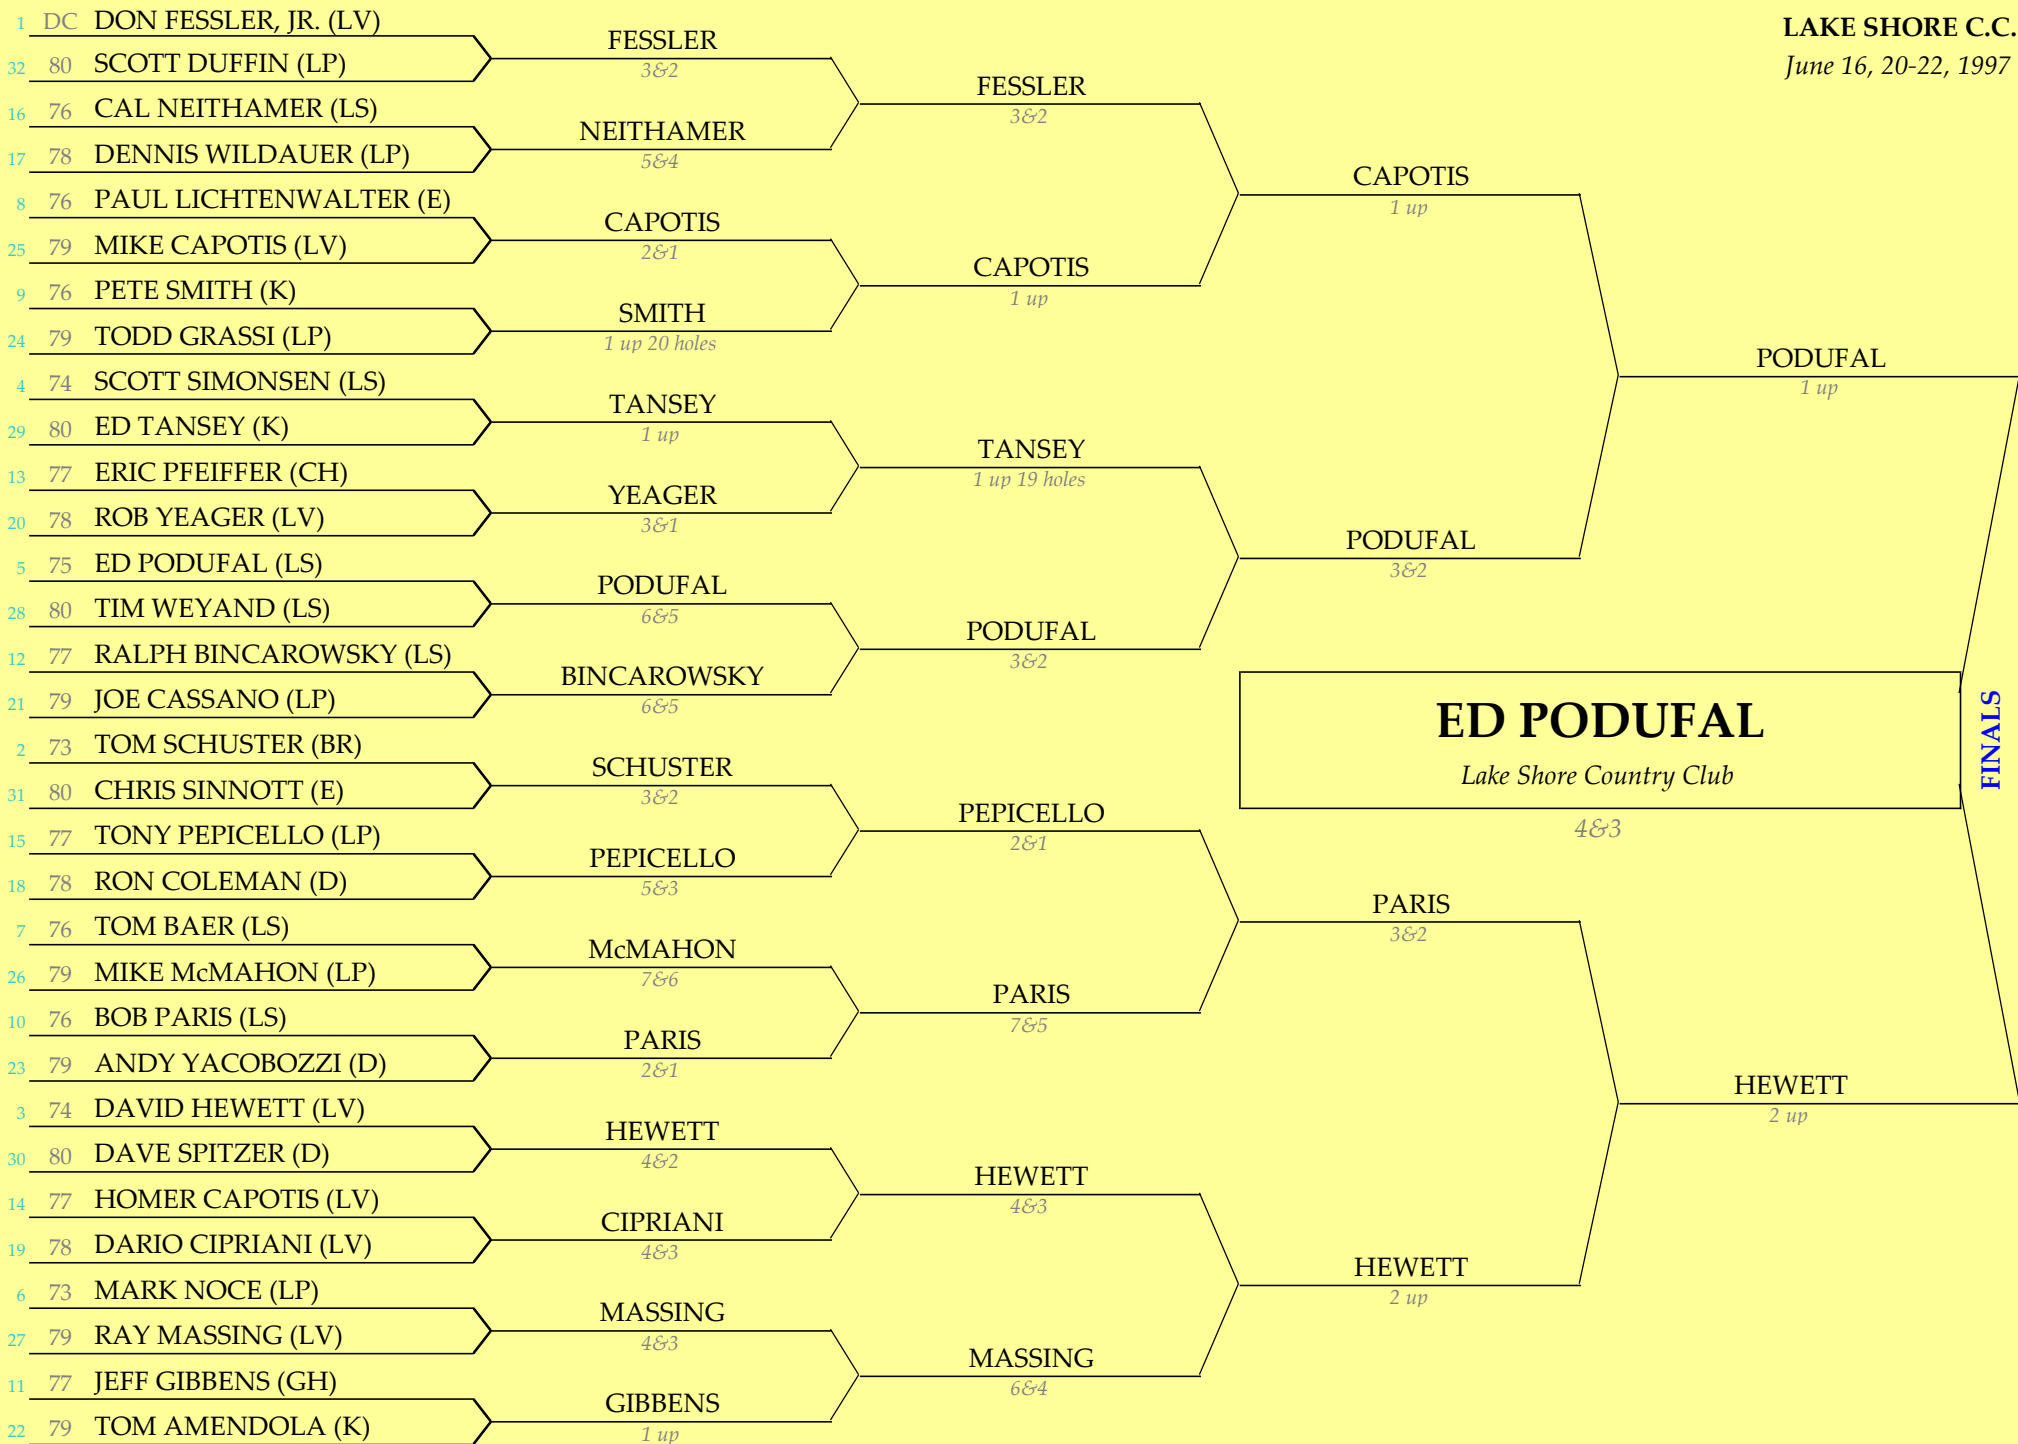

1999 EDGA MATCH PLAY CHAMPIONSHIP

THE KAHKWA CLUB

June 14, 18-20, 1999

1998 EDGA MATCH PLAY CHAMPIONSHIP

DOWNING G.C.
June 22, 26-28, 1998

1997 EDGA MATCH PLAY CHAMPIONSHIP

LAKE SHORE C.C.
June 16, 20-22, 1997