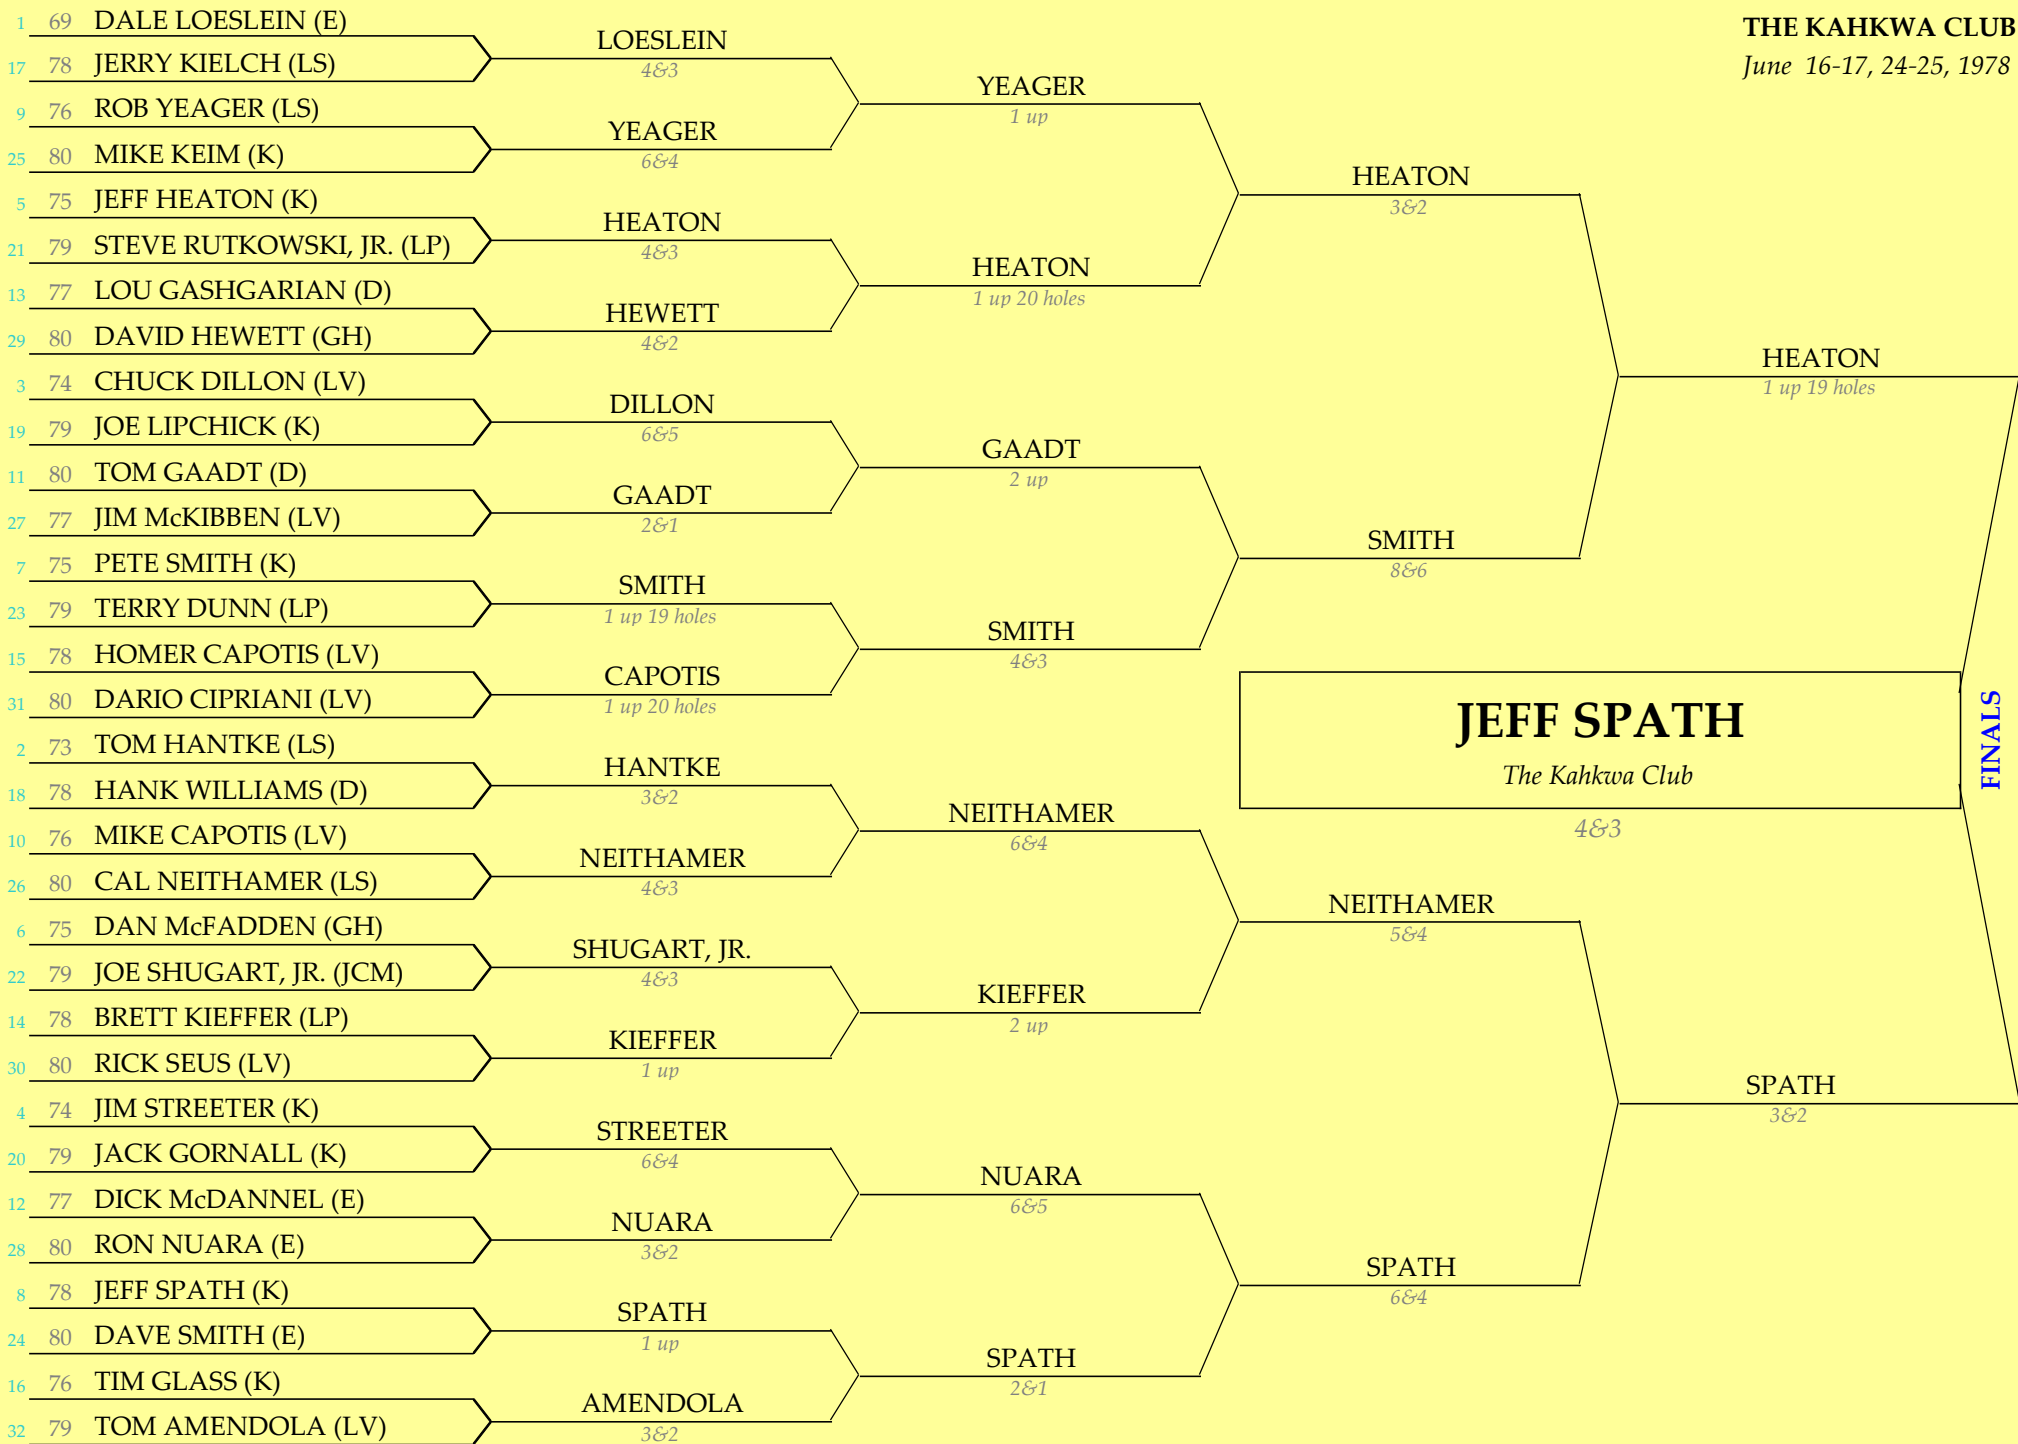

1979 EDGA MATCH PLAY CHAMPIONSHIP

LAKE SHORE C.C.

June 15-16, 23-24, 1979

1978 EDGA MATCH PLAY CHAMPIONSHIP

THE KAHKWA CLUB
June 16-17, 24-25, 1978

1977 EDGA MATCH PLAY CHAMPIONSHIP

DOWNING G.C.

June 17-18, 25-26, 1977