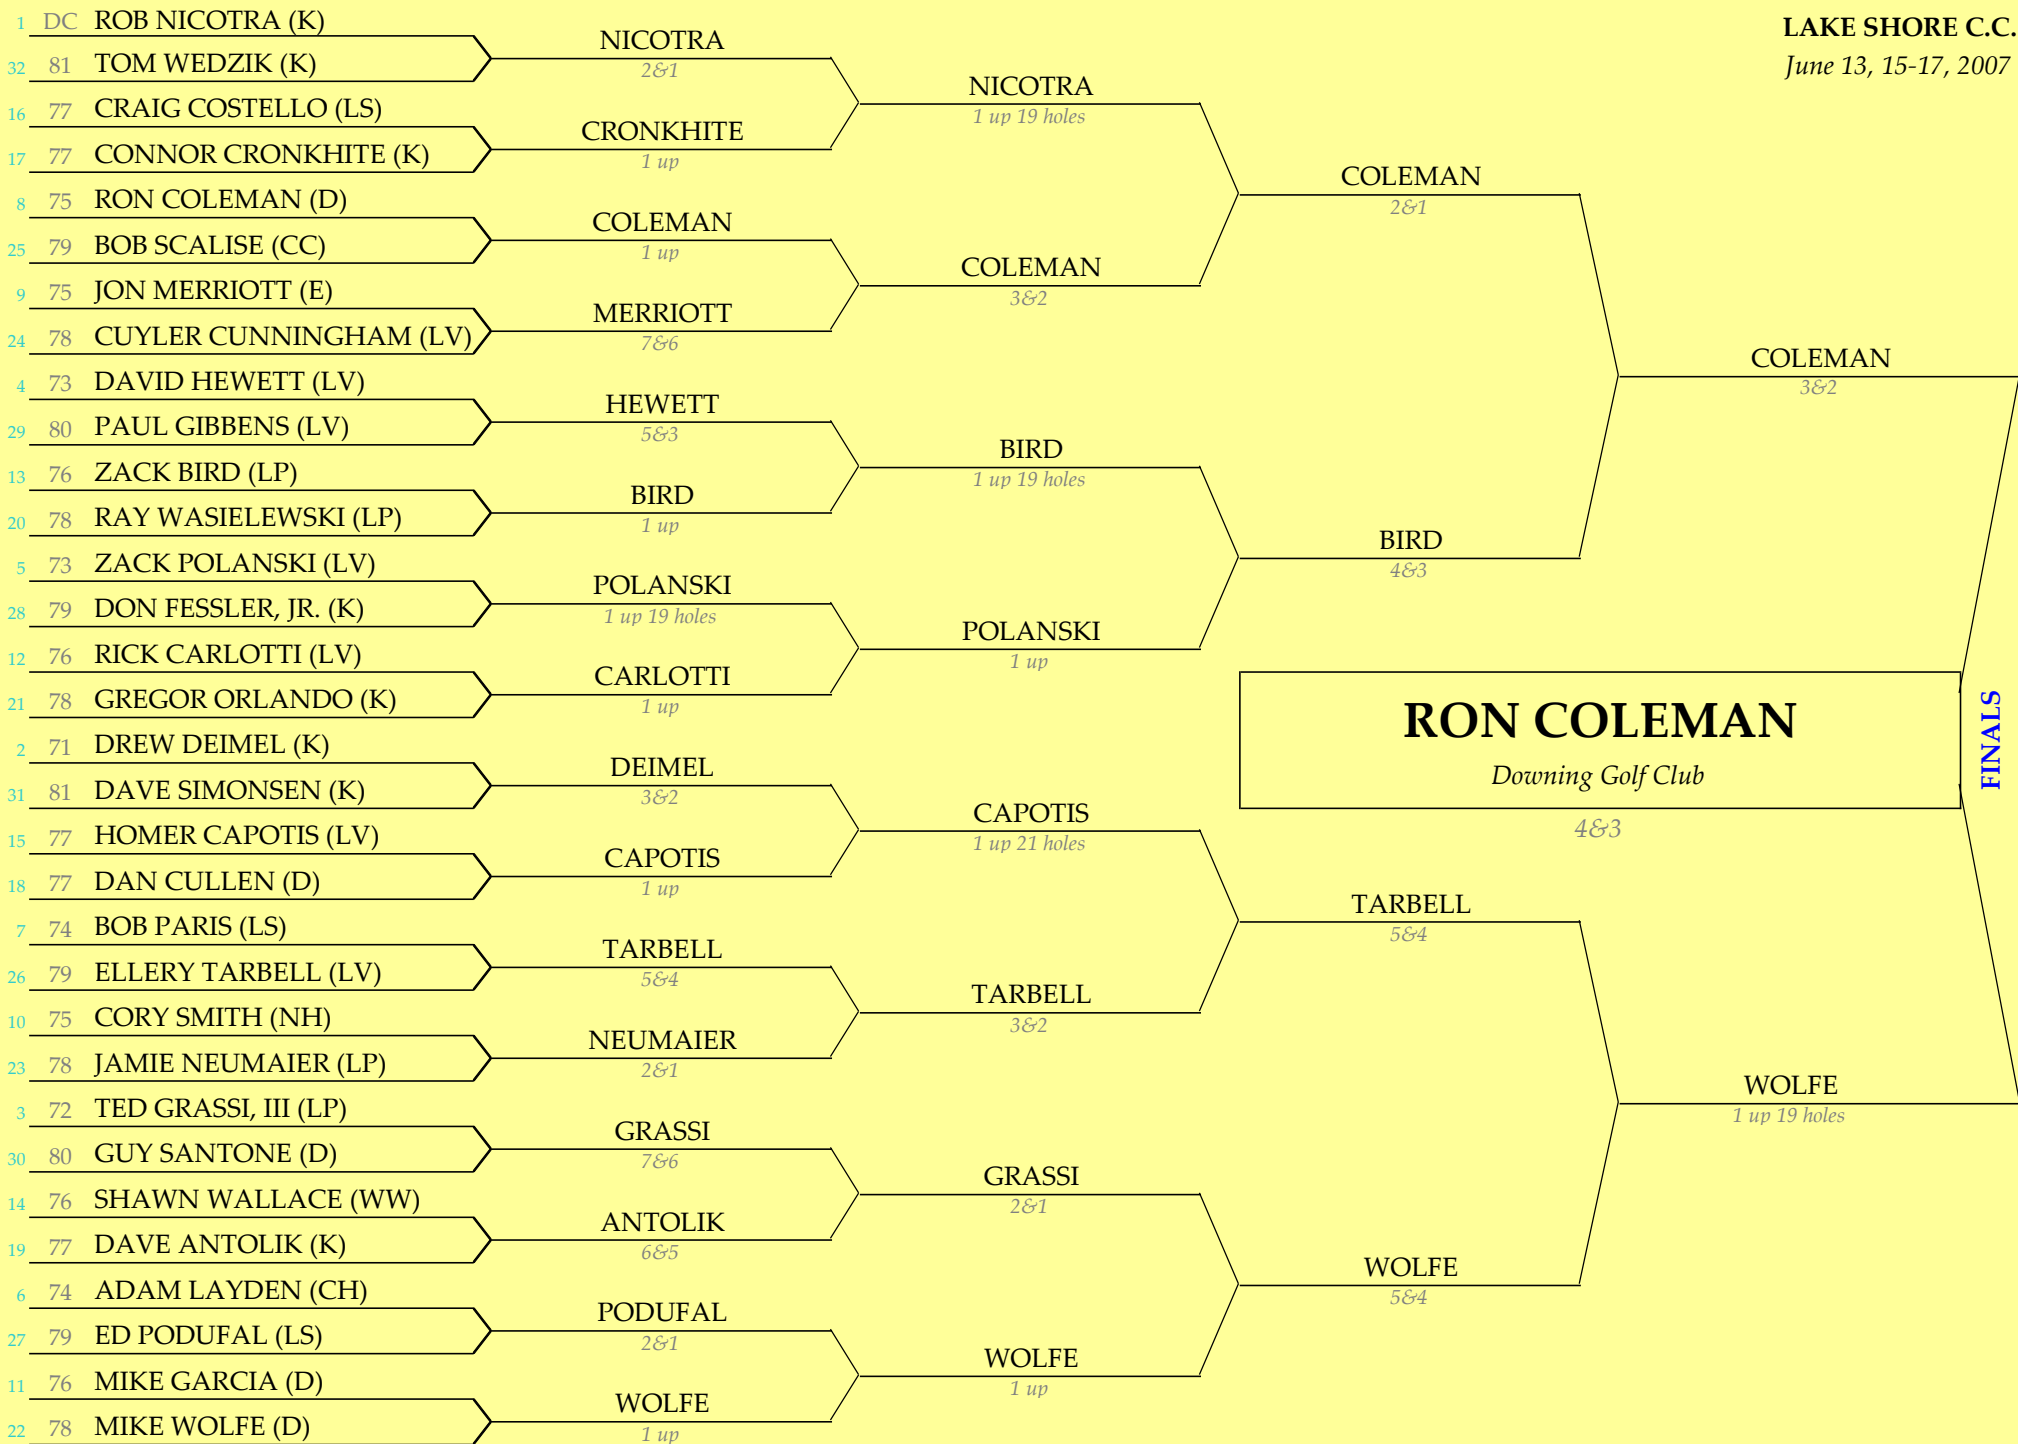

2007 EDGA MATCH PLAY CHAMPIONSHIP

LAKE SHORE C.C.
June 13, 15-17, 2007