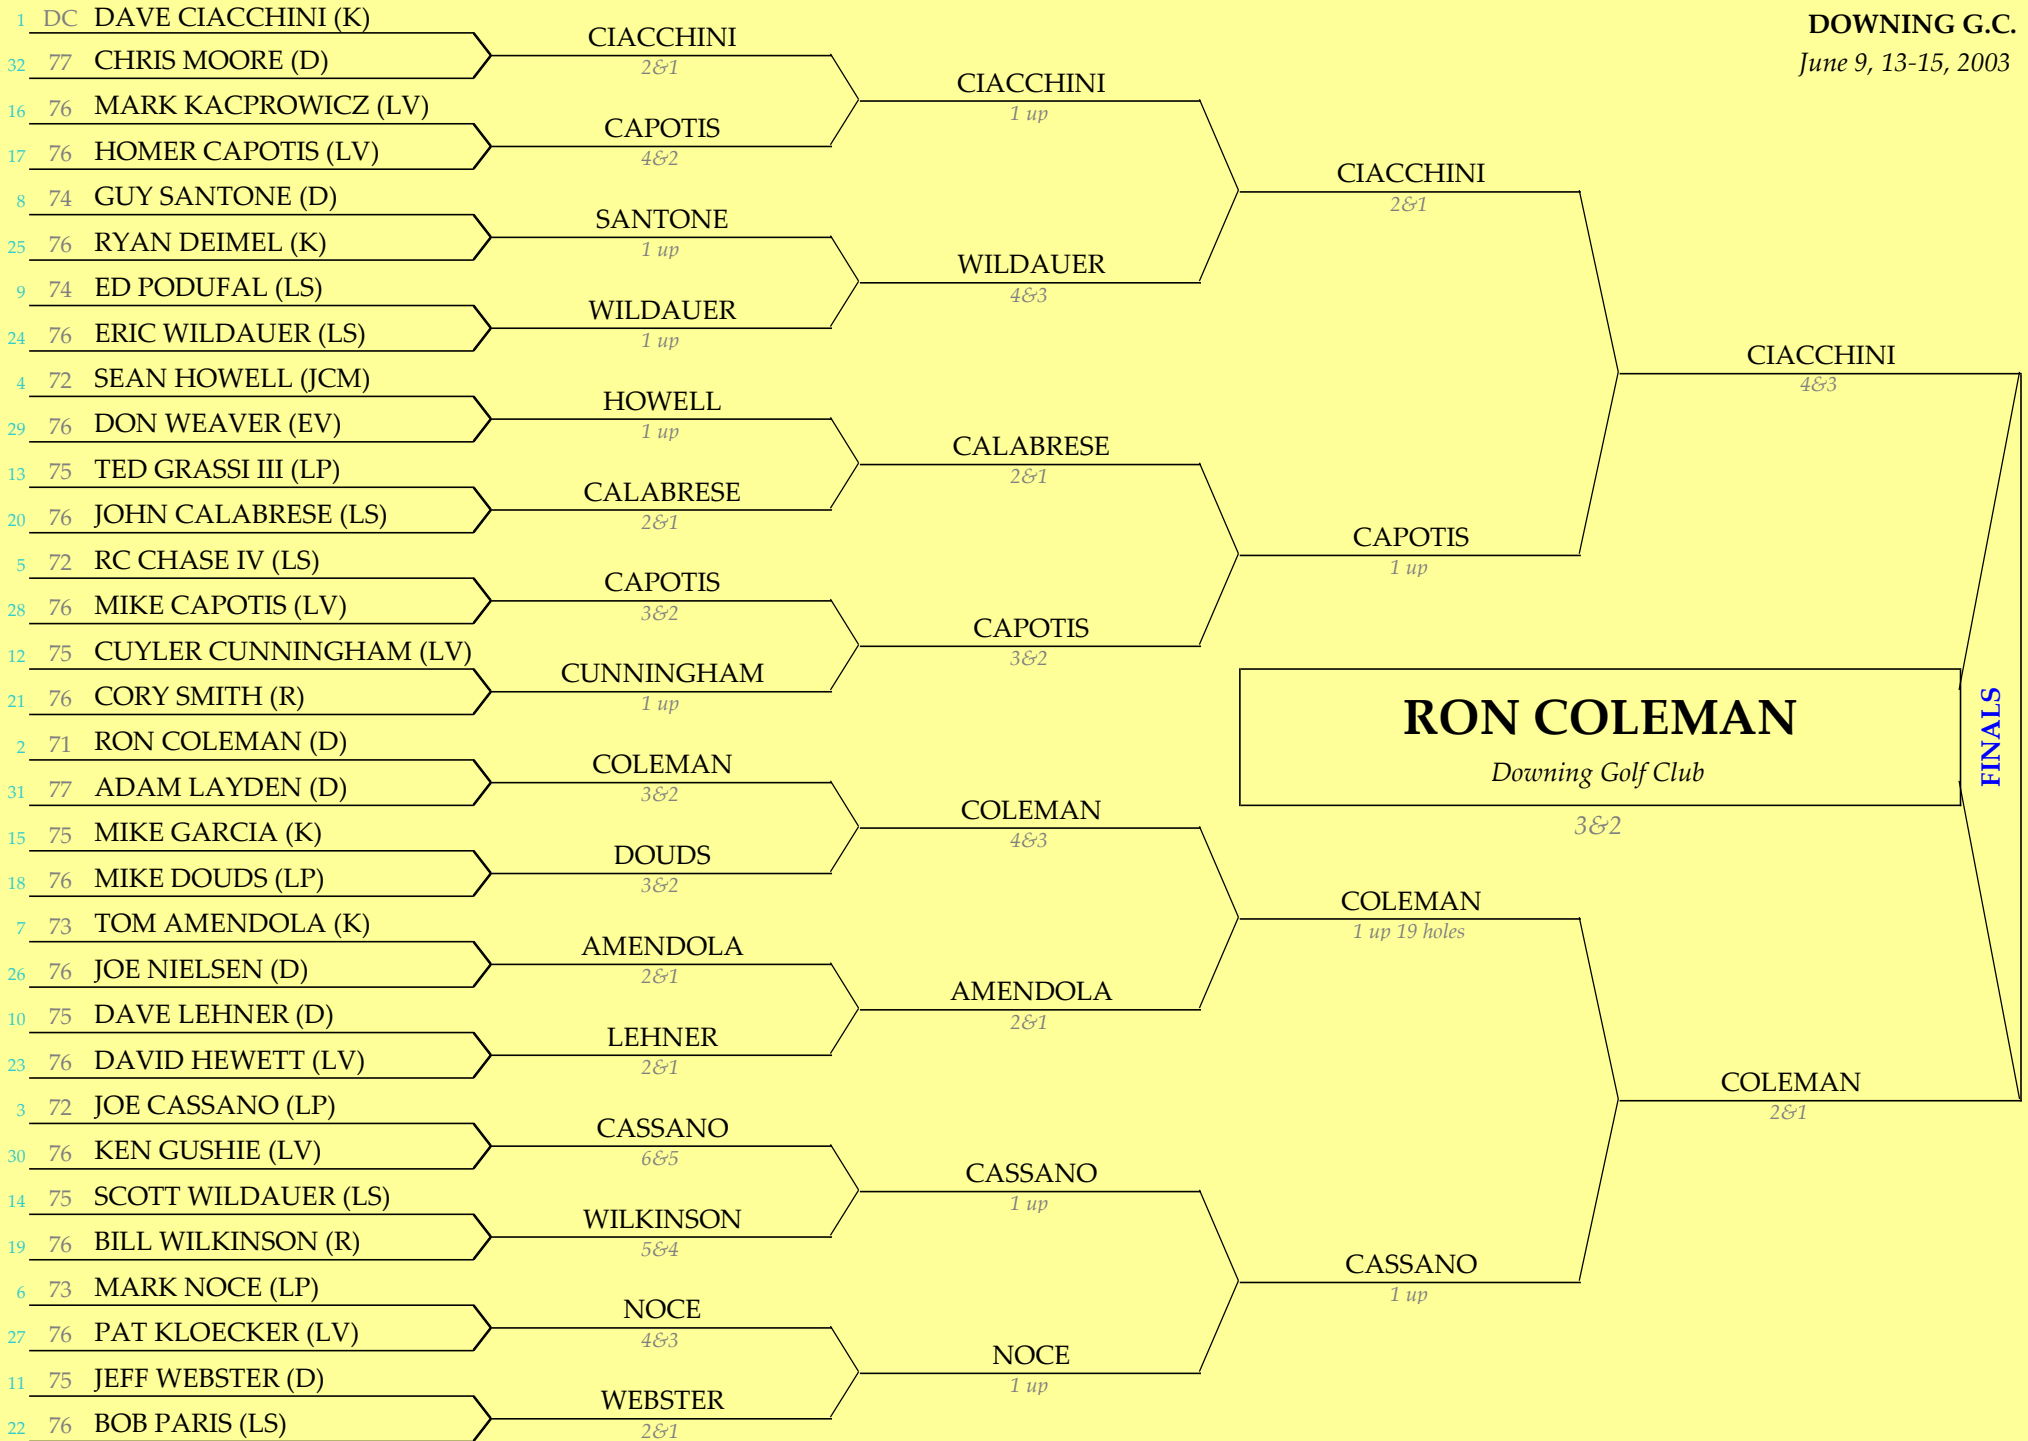

THE KAHKWA CLUB

June 20, 24-16, 2005

2004 EDGA MATCH PLAY CHAMPIONSHIP

LAKE VIEW C.C.

June 17-20, 2004

2003 EDGA MATCH PLAY CHAMPIONSHIP

DOWNING G.C.

June 9, 13-15, 2003