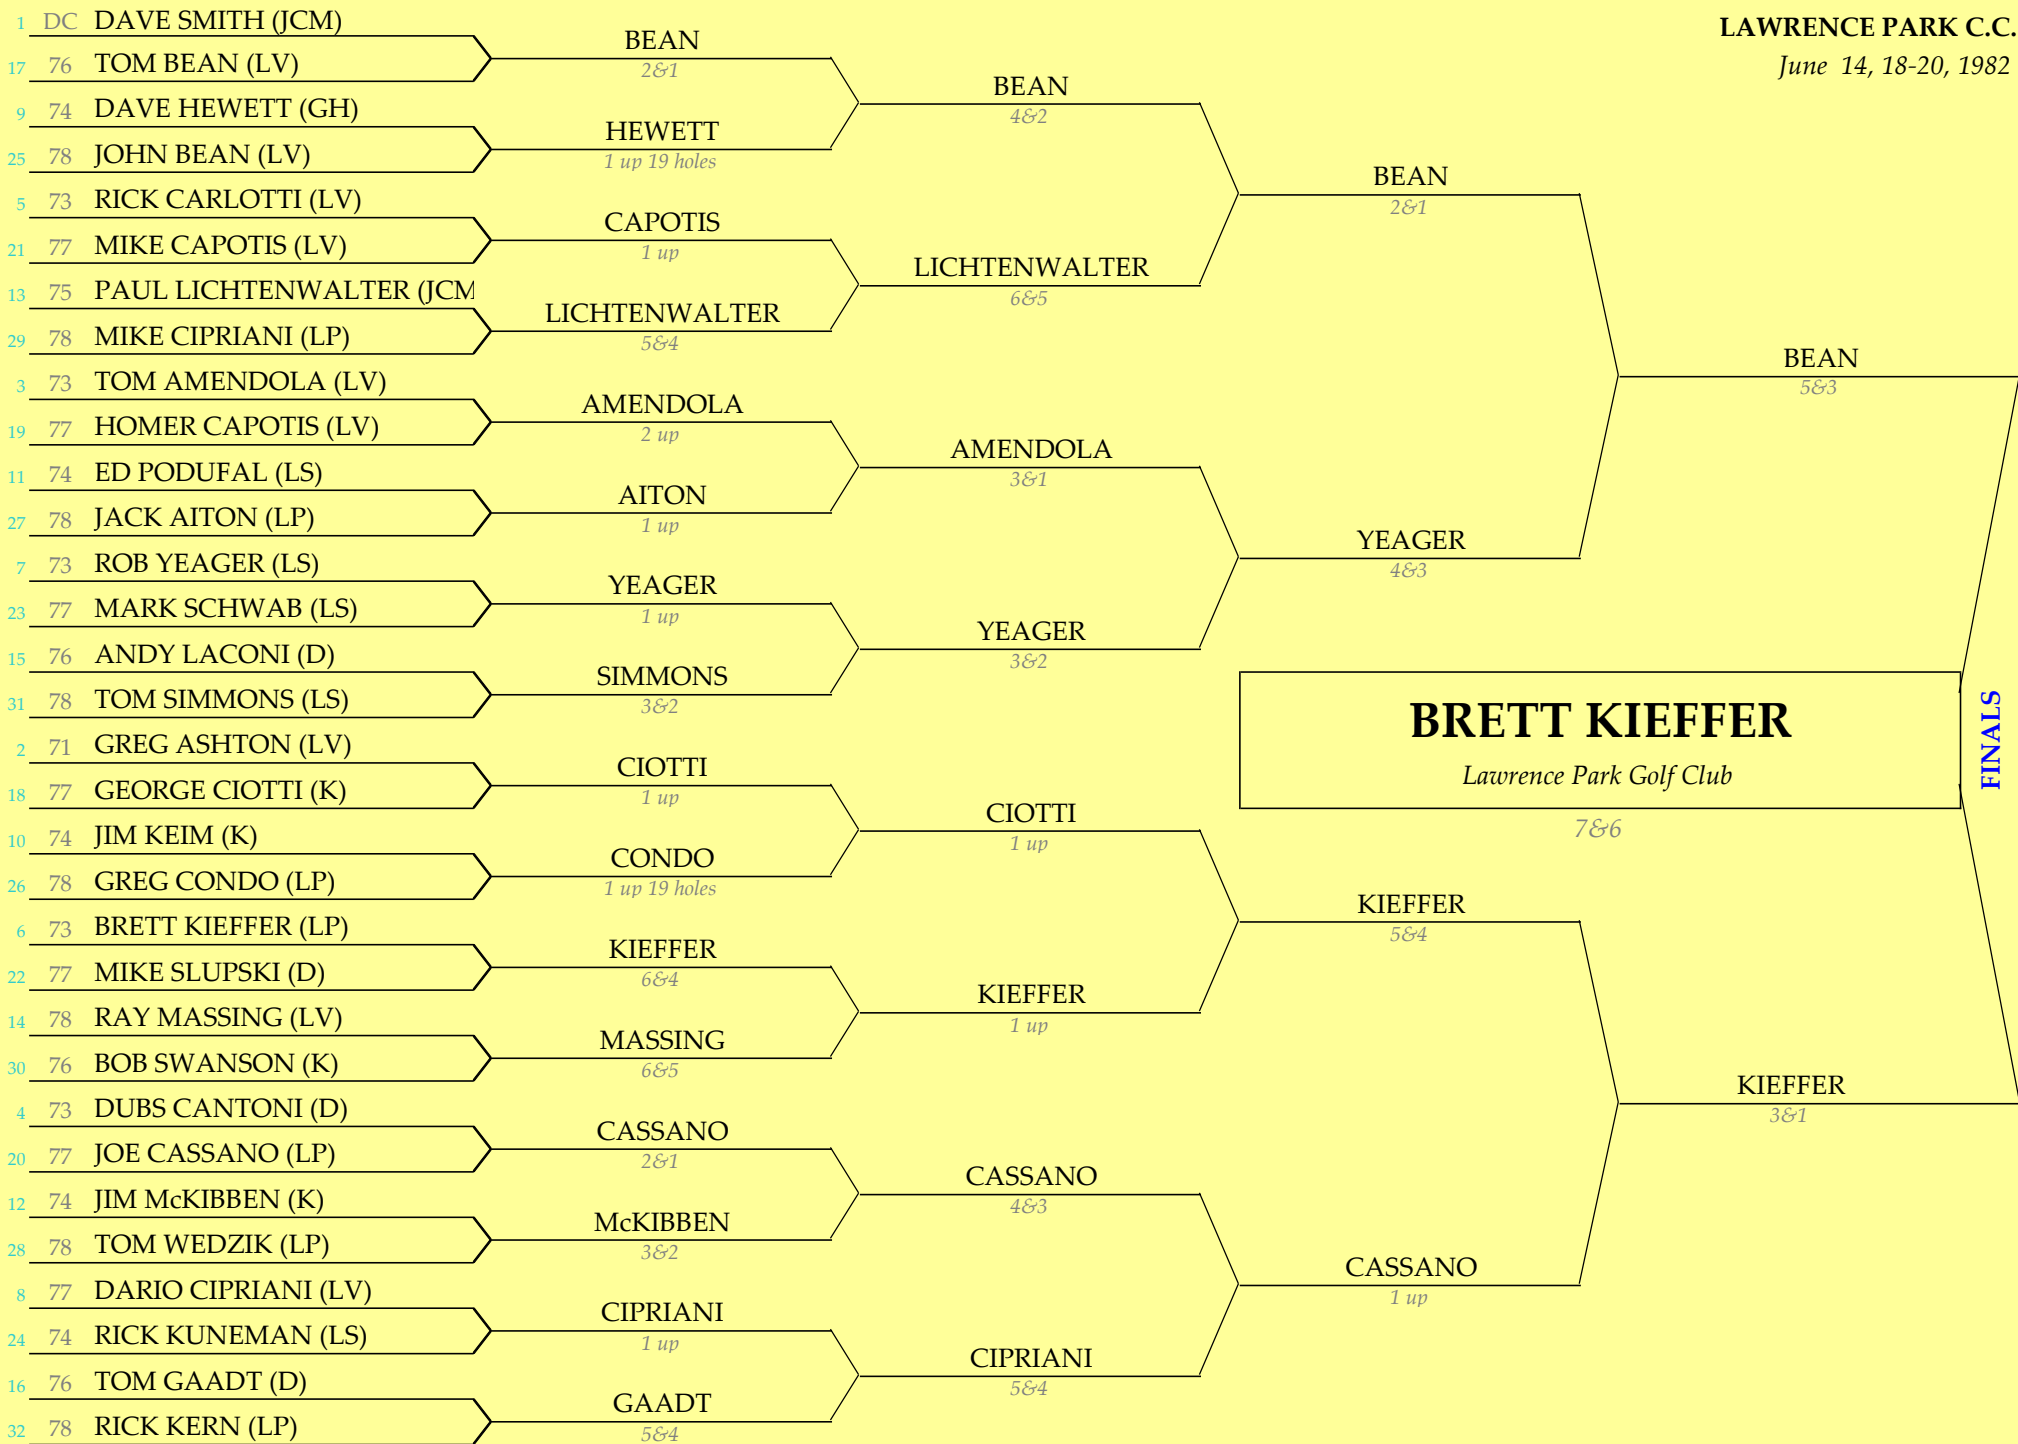

1982 EDGA MATCH PLAY CHAMPIONSHIP

LAWRENCE PARK C.C.

June 14, 18-20, 1982