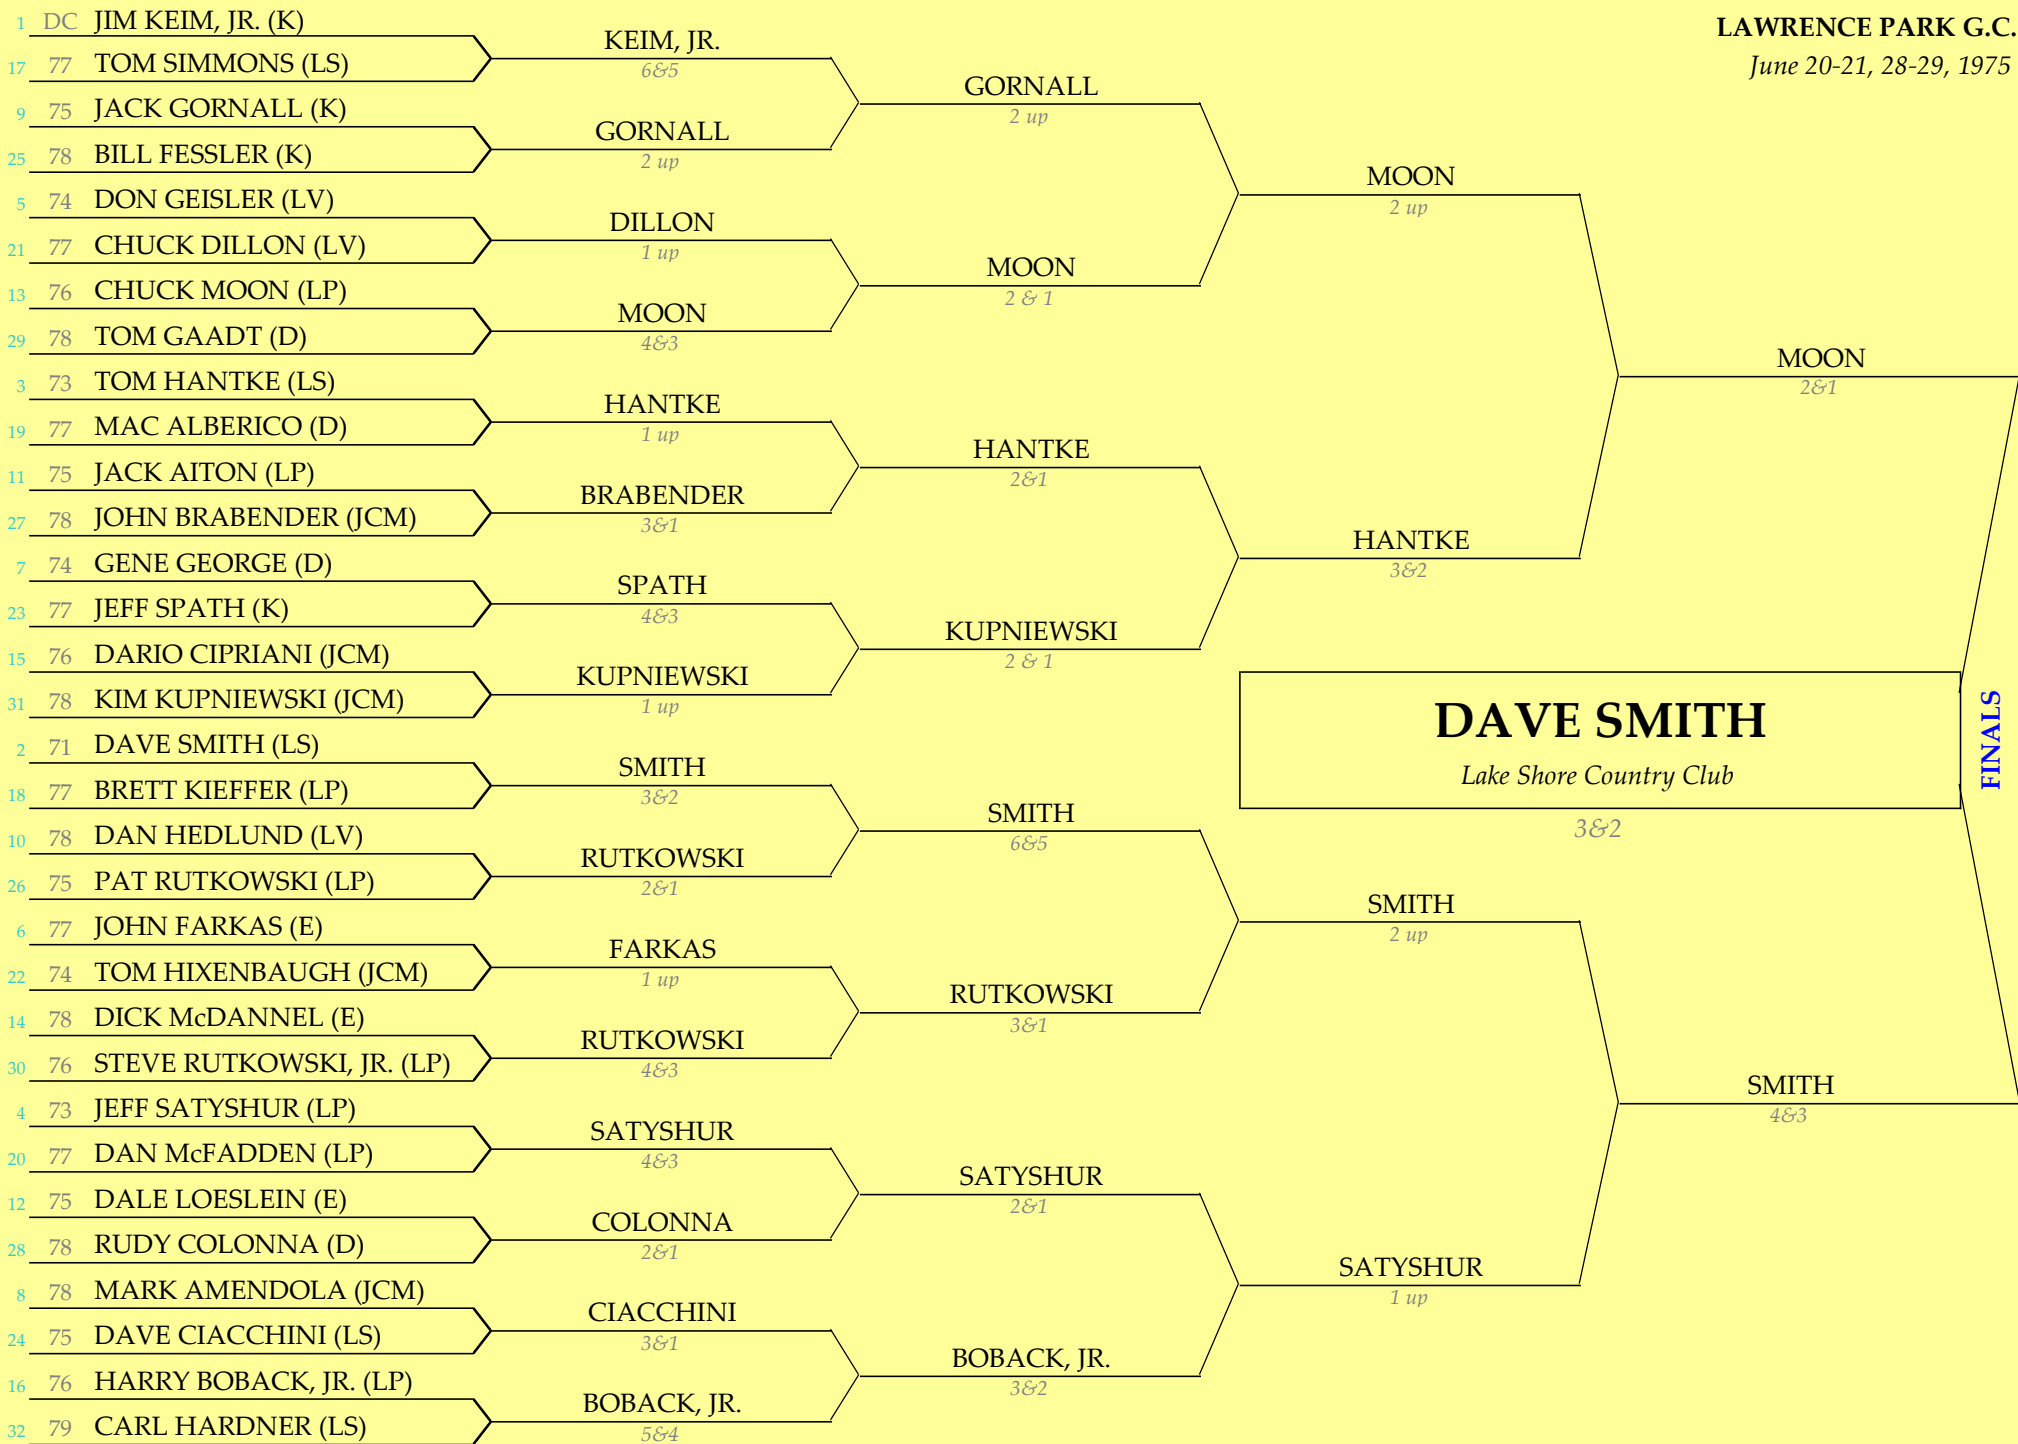

FINALS

1976 EDGA MATCH PLAY CHAMPIONSHIP

GOSPEL HILL G.C.
June 18-19, 26-27, 1976

1975 EDGA MATCH PLAY CHAMPIONSHIP

LAWRENCE PARK G.C.

June 20-21, 28-29, 1975

1974 EDGA MATCH PLAY CHAMPIONSHIP

LAKE VIEW C.C.