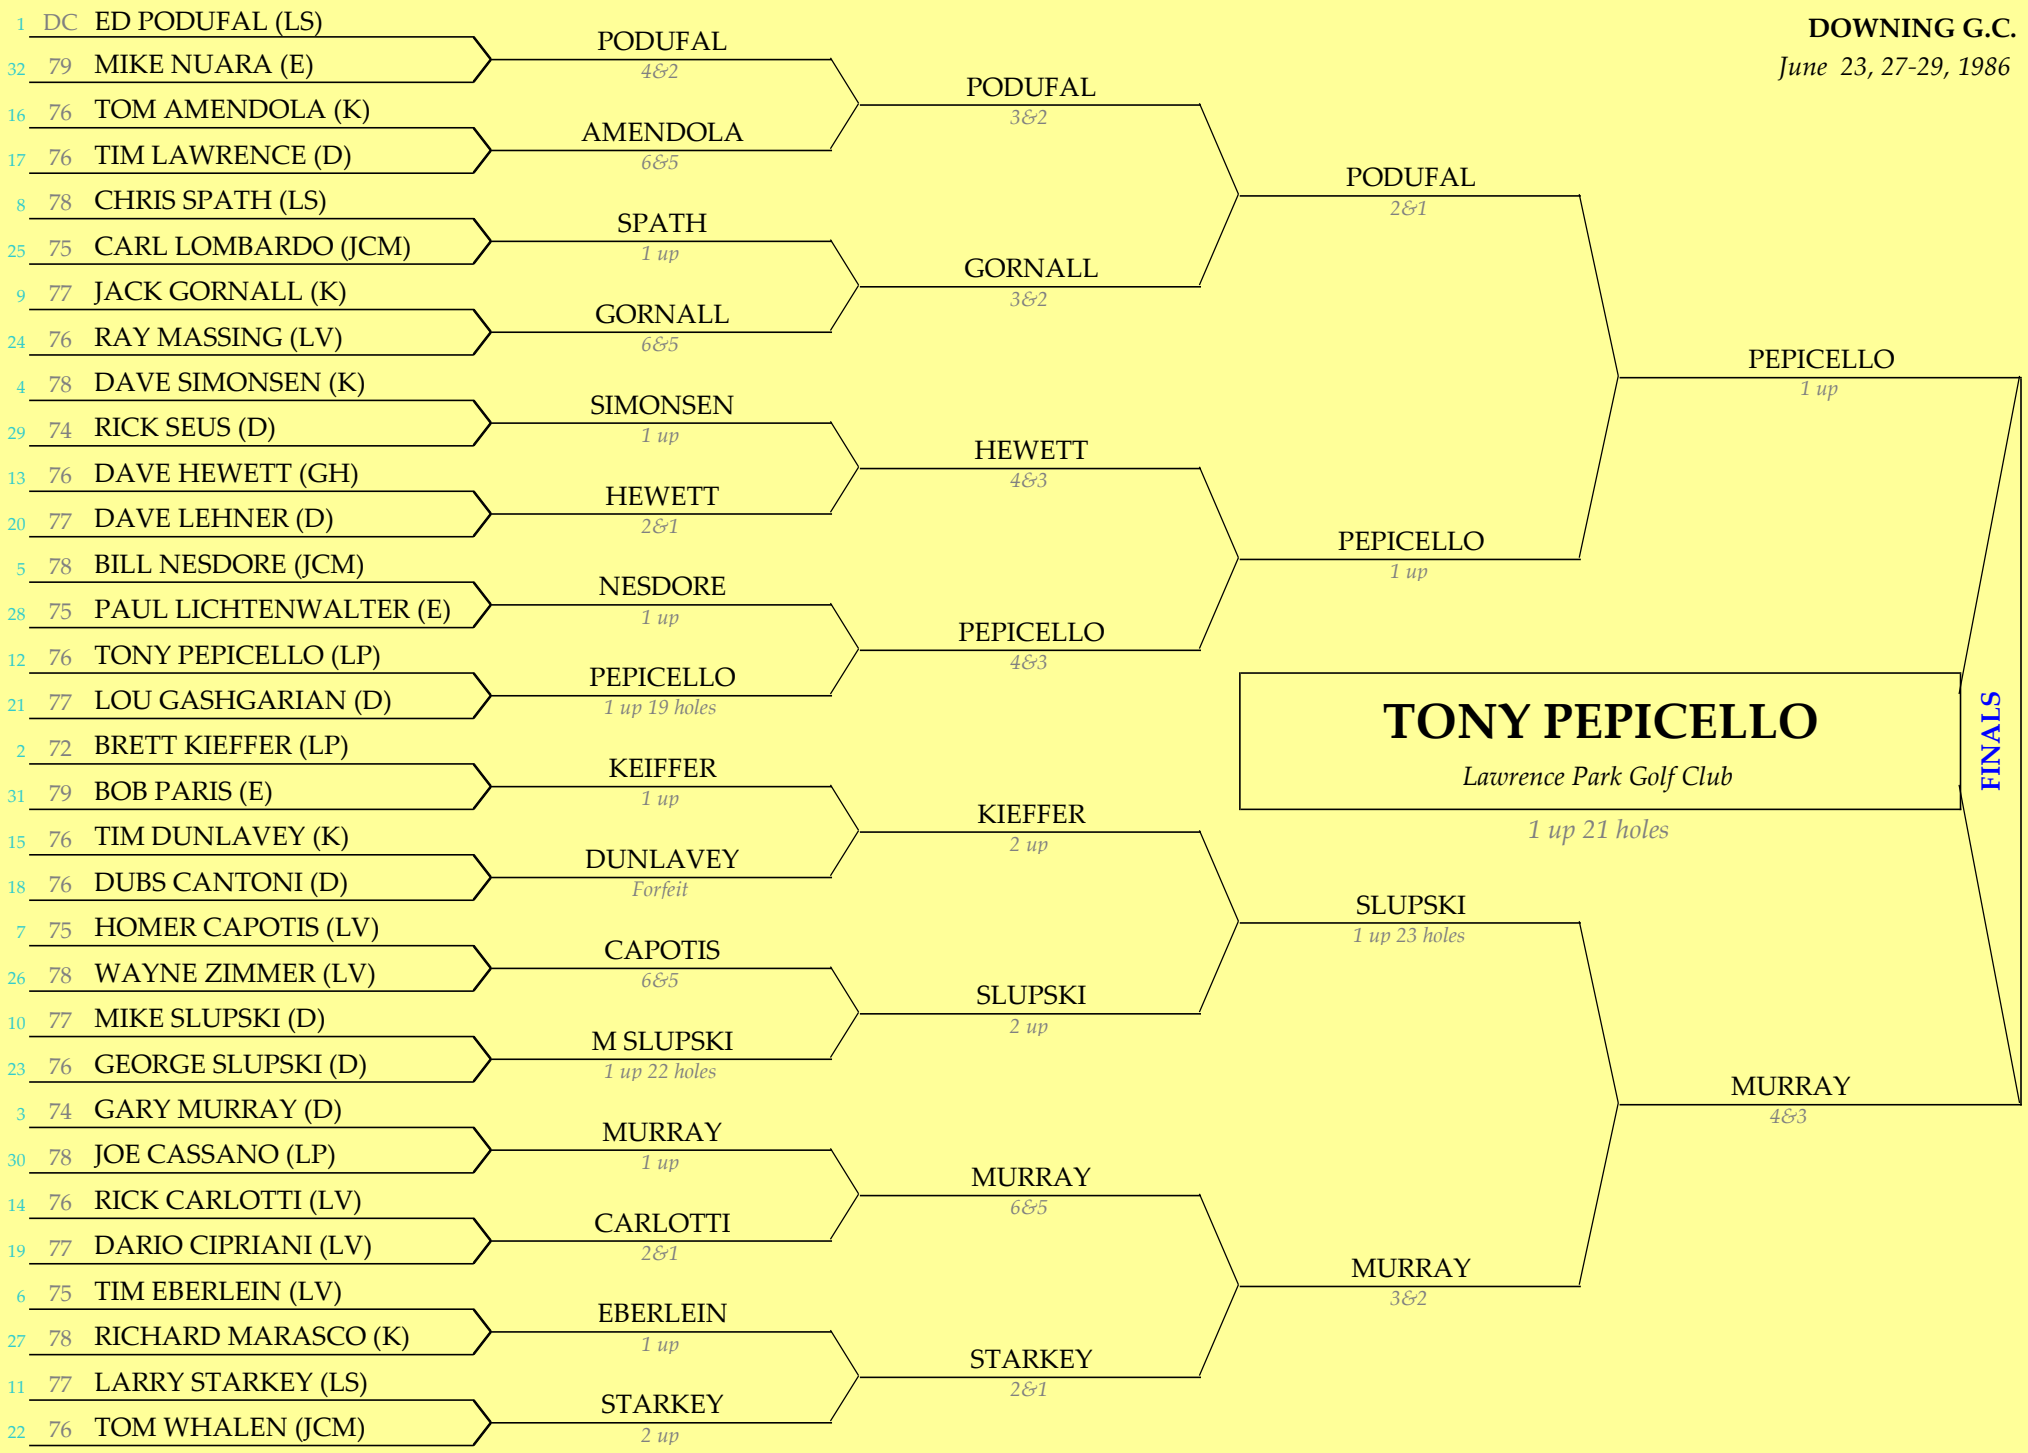

June 13, 17-19, 1988

1987 EDGA MATCH PLAY CHAMPIONSHIP

LAKE VIEW C.C.
June 22, 26-28, 1987

1986 EDGA MATCH PLAY CHAMPIONSHIP

DOWNING G.C.
June 23, 27-29, 1986

1985 EDGA MATCH PLAY CHAMPIONSHIP

GOSPEL HILL G.C.