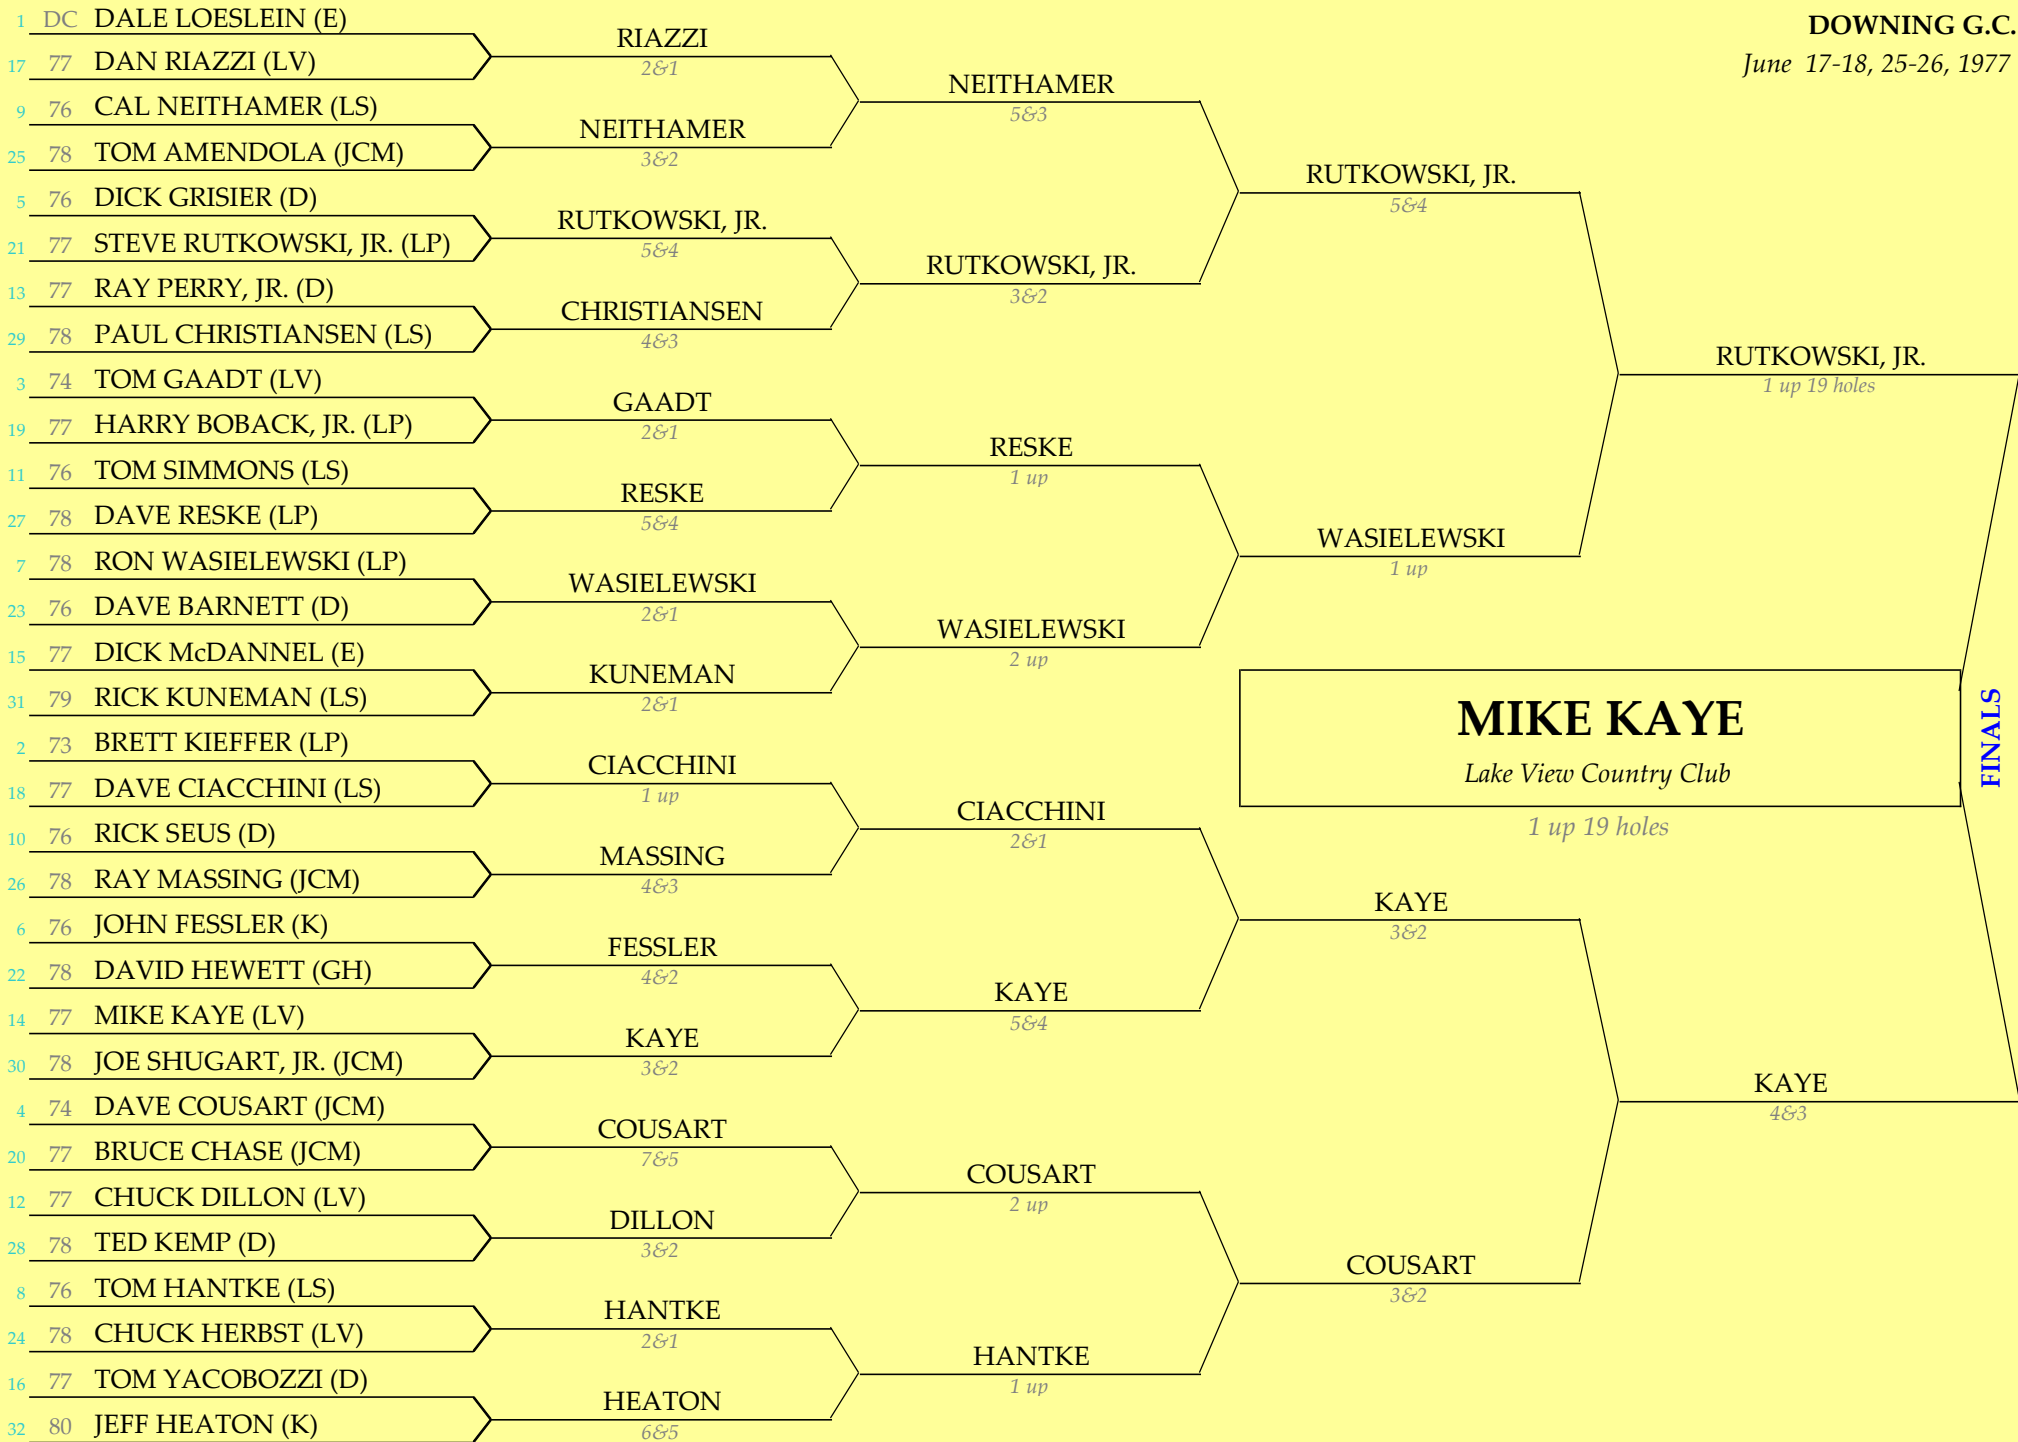

1979 EDGA MATCH PLAY CHAMPIONSHIP

LAKE SHORE C.C.

June 15-16, 23-24, 1979

1978 EDGA MATCH PLAY CHAMPIONSHIP

THE KAHKWA CLUB
June 16-17, 24-25, 1978

1977 EDGA MATCH PLAY CHAMPIONSHIP

DOWNING G.C.

June 17-18, 25-26, 1977