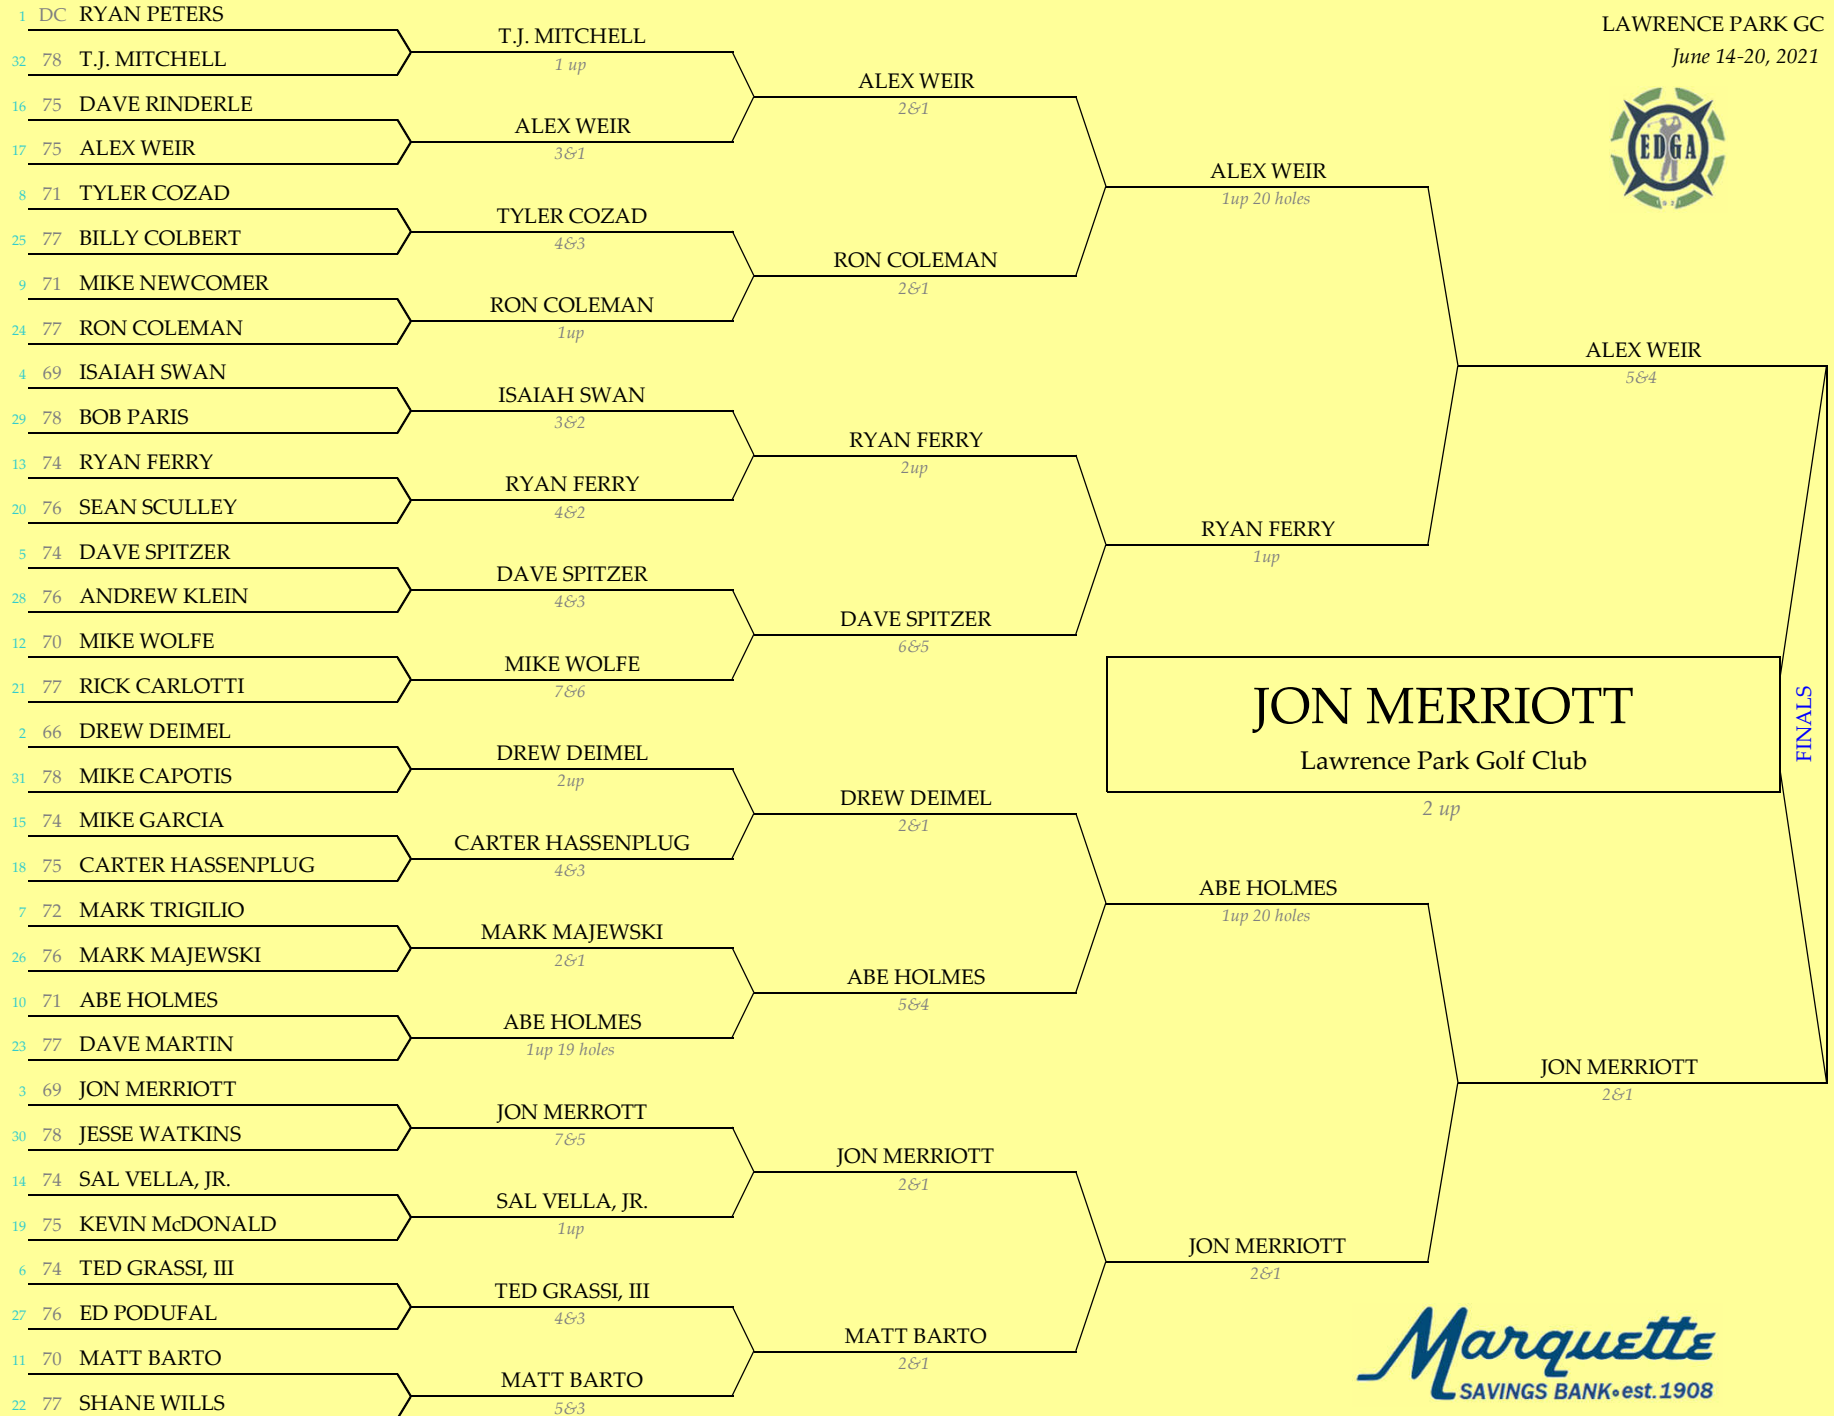

2021 EDGA MATCH PLAY CHAMPIONSHIP

LAWRENCE PARK GC
June 14-20, 2021

FINALS